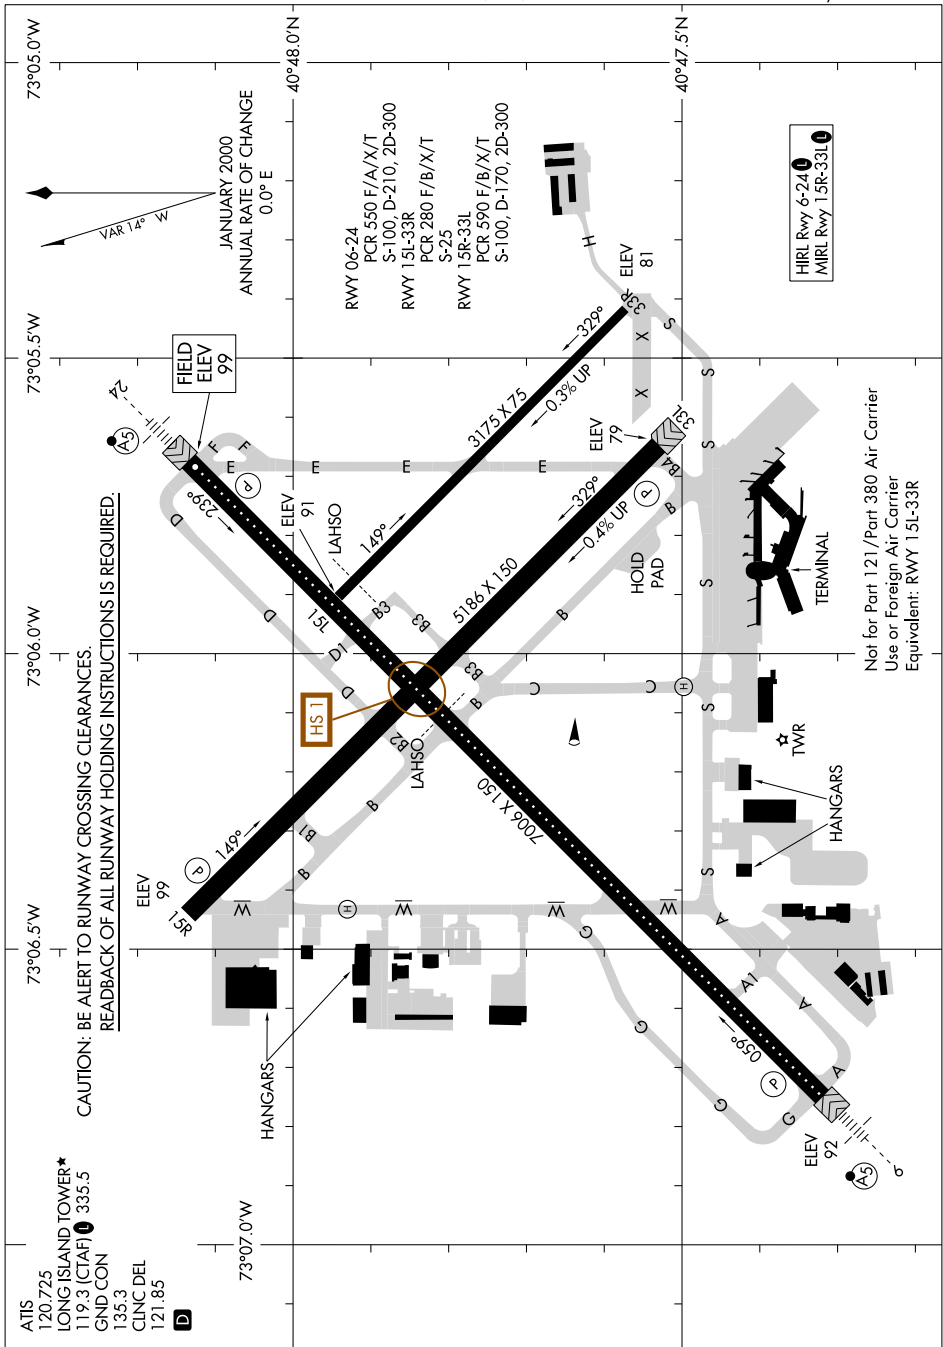

AIRPORT DIAGRAM

AL-948 (FAA)

LONG ISLAND MAC ARTHUR (ISP)
NEW YORK, NEW YORK

NE-2, 09 JUL 2026 to 06 AUG 2026

HIRL Rwy 6-24
MIRL Rwy 15R-33L

Not for Part 121/Part 380 Air Carrier
Use or Foreign Air Carrier
Equivalent: RWY 15L-33R

AIRPORT DIAGRAM

NEW YORK, NEW YORK
LONG ISLAND MAC ARTHUR (ISP)

NE-2, 09 JUL 2026 to 06 AUG 2026