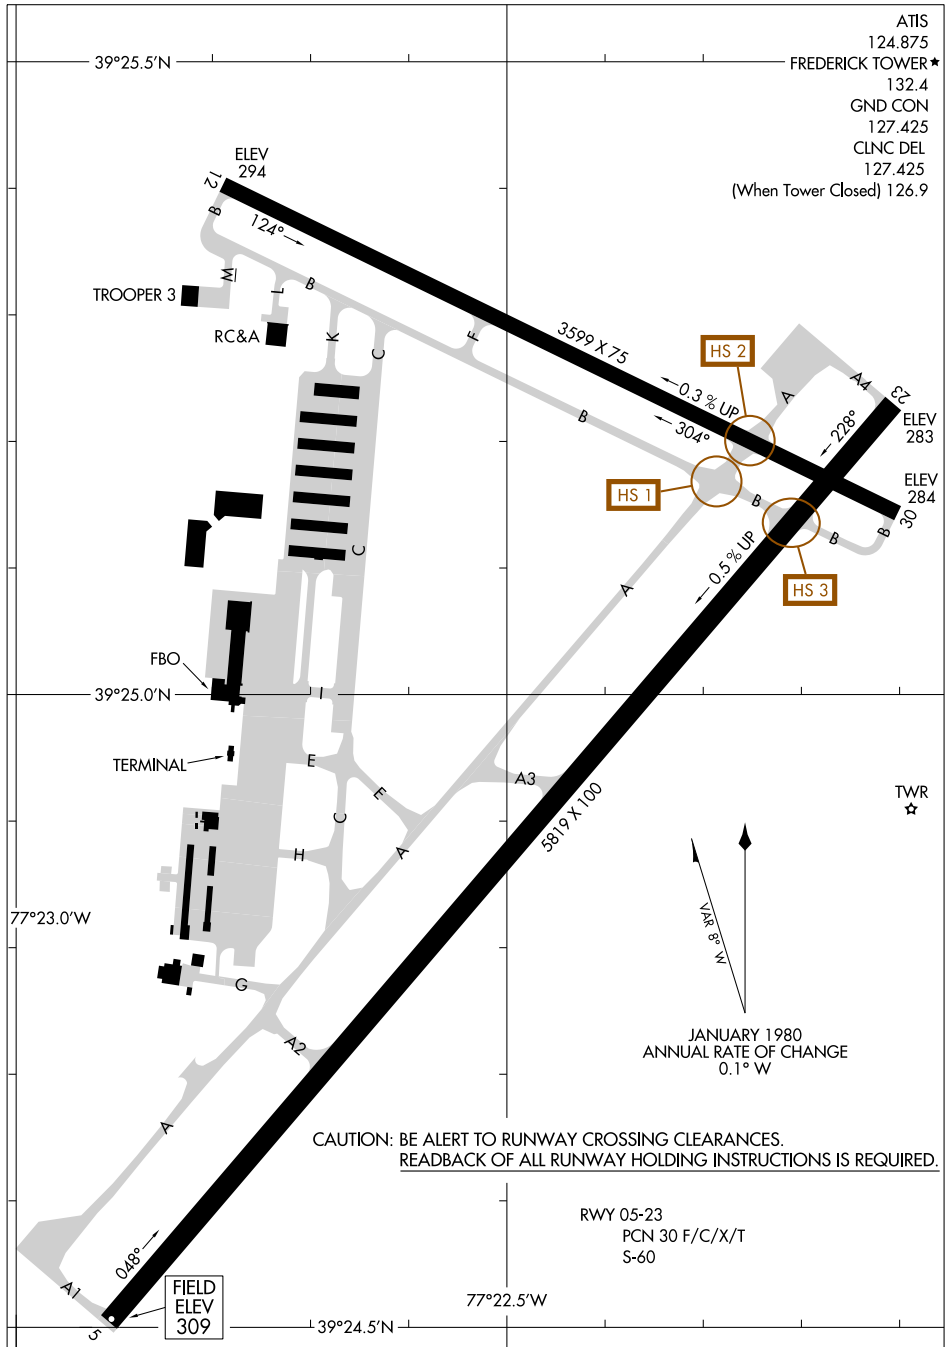

26134

# AIRPORT DIAGRAM

AL-5089 (FAA)

FREDERICK MUNI (F'DK)  
FREDERICK, MARYLAND

NE-3, 09 JUL 2026 to 06 AUG 2026

NE-3, 09 JUL 2026 to 06 AUG 2026

# AIRPORT DIAGRAM

26134

FREDERICK, MARYLAND  
FREDERICK MUNI (F'DK)