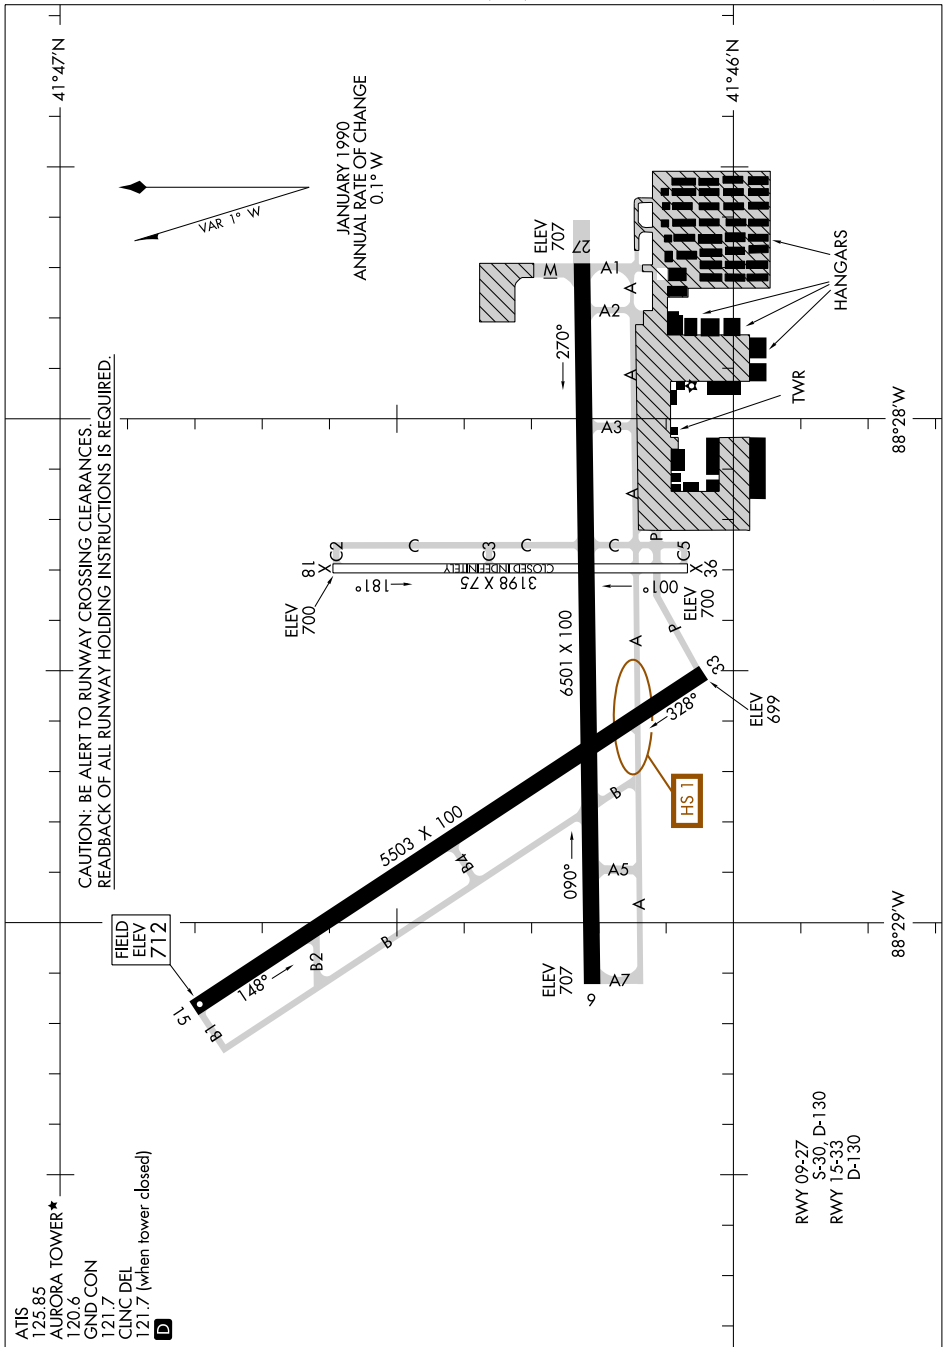

AIRPORT DIAGRAM

AL-5103 (FAA)

AURORA MUNI (ARR)
CHICAGO/AURORA, ILLINOIS

EC-3, 09 JUL 2026 to 06 AUG 2026

EC-3, 09 JUL 2026 to 06 AUG 2026

AIRPORT DIAGRAM

CHICAGO/AURORA, ILLINOIS
AURORA MUNI (ARR)

RWY 09-27
S-30, D-130
RWY 15-33
D-130

CAUTION: BE ALERT TO RUNWAY CROSSING CLEARANCES.
REARBACK OF ALL RUNWAY HOLDING INSTRUCTIONS IS REQUIRED.