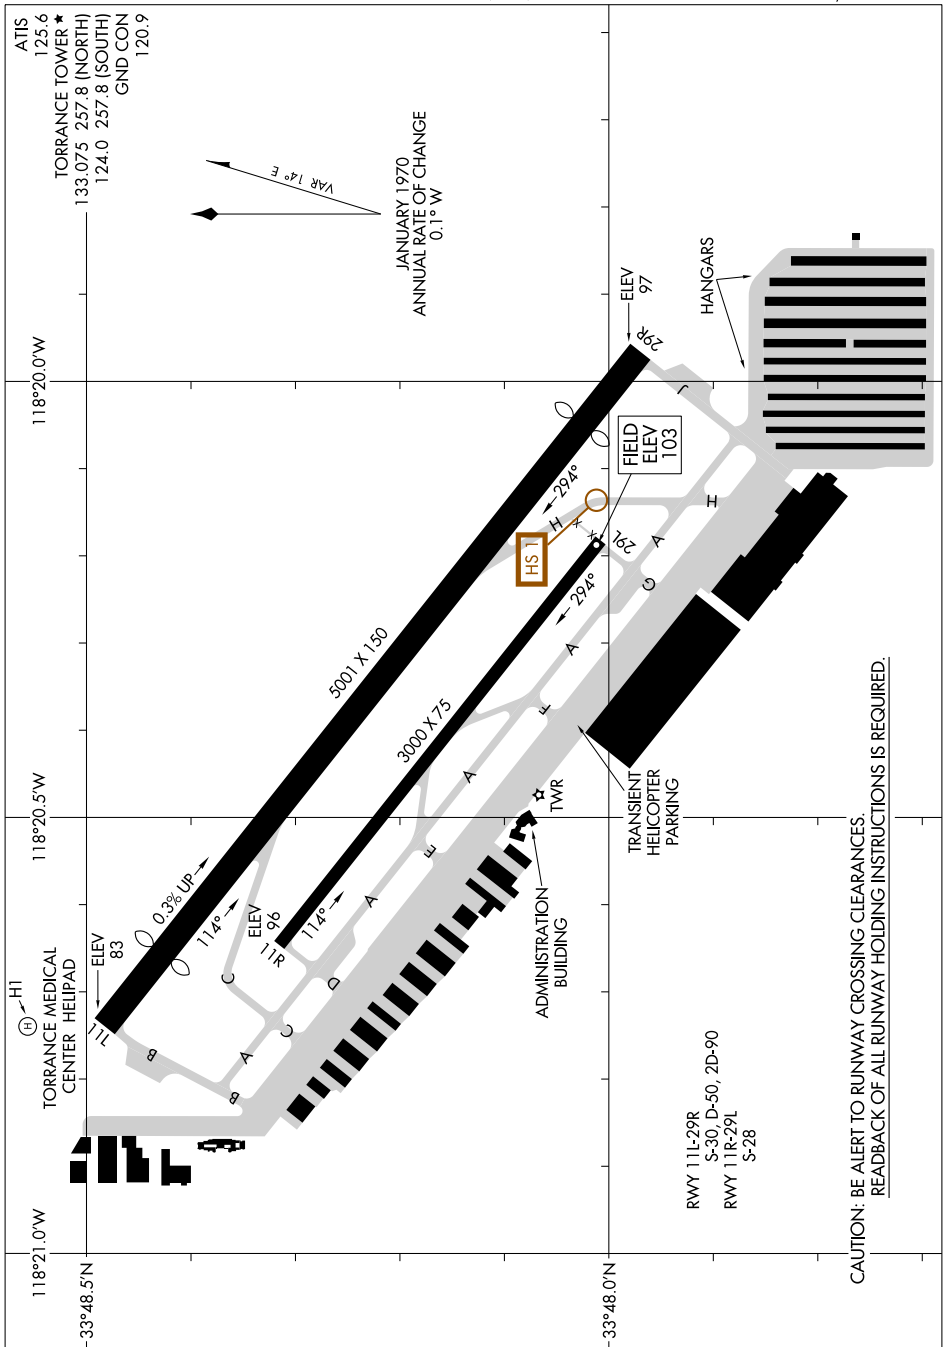

# AIRPORT DIAGRAM

AL-5179 (FAA)

ZAMPERINI FLD (TOA)  
TORRANCE, CALIFORNIA

SW-3, 09 JUL 2026 to 06 AUG 2026

SW-3, 09 JUL 2026 to 06 AUG 2026

# AIRPORT DIAGRAM

TORRANCE, CALIFORNIA  
ZAMPERINI FLD (TOA)