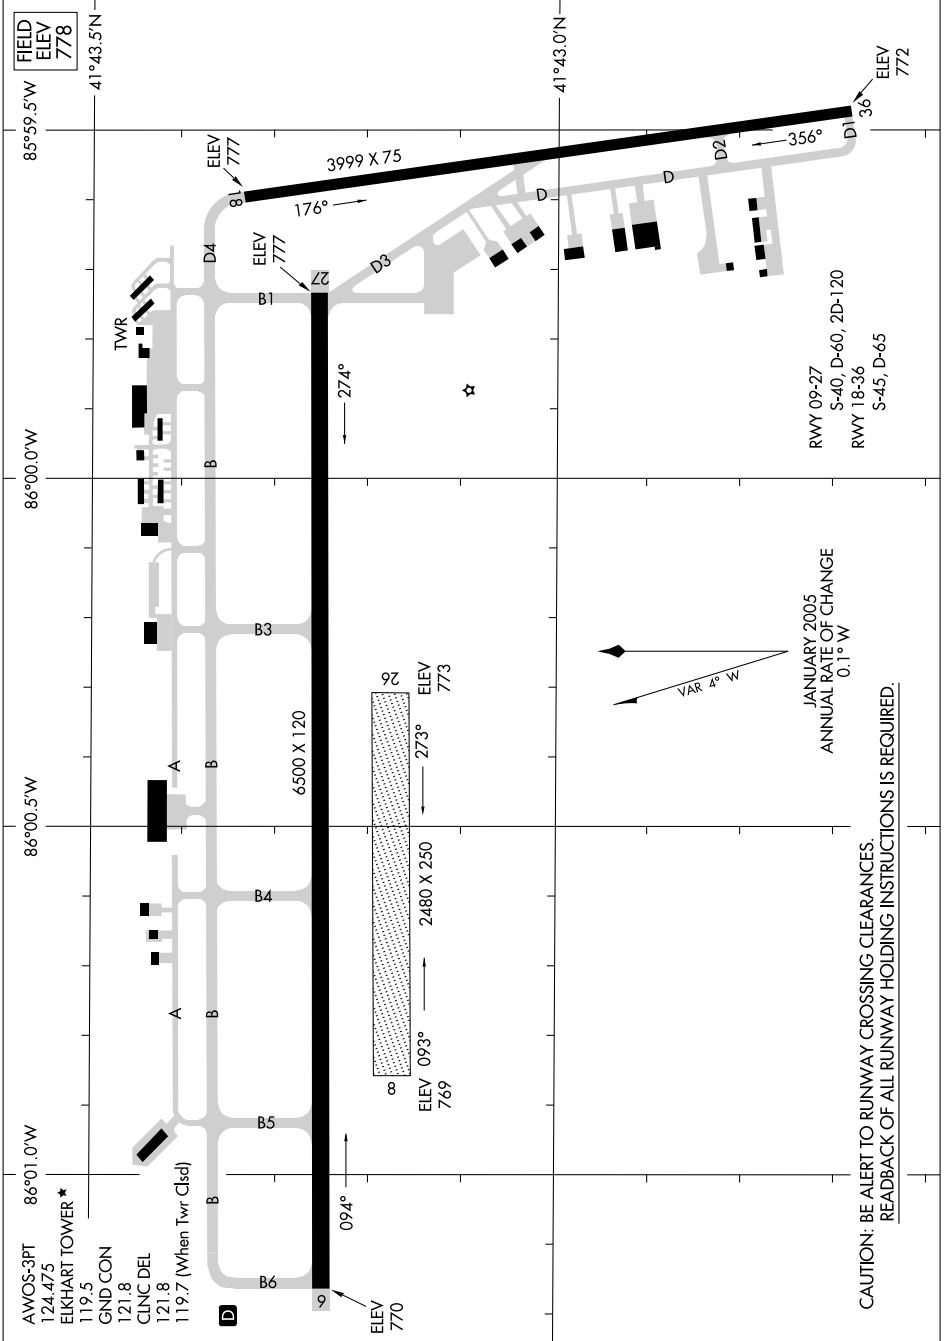

AIRPORT DIAGRAM

AL-5287 (FAA)

ELKHART MUNI (EKM)
ELKHART, INDIANA

EC-2, 09 JUL 2026 to 06 AUG 2026

AIRPORT DIAGRAM

ELKHART, INDIANA
ELKHART MUNI (EKM)

EC-2, 09 JUL 2026 to 06 AUG 2026