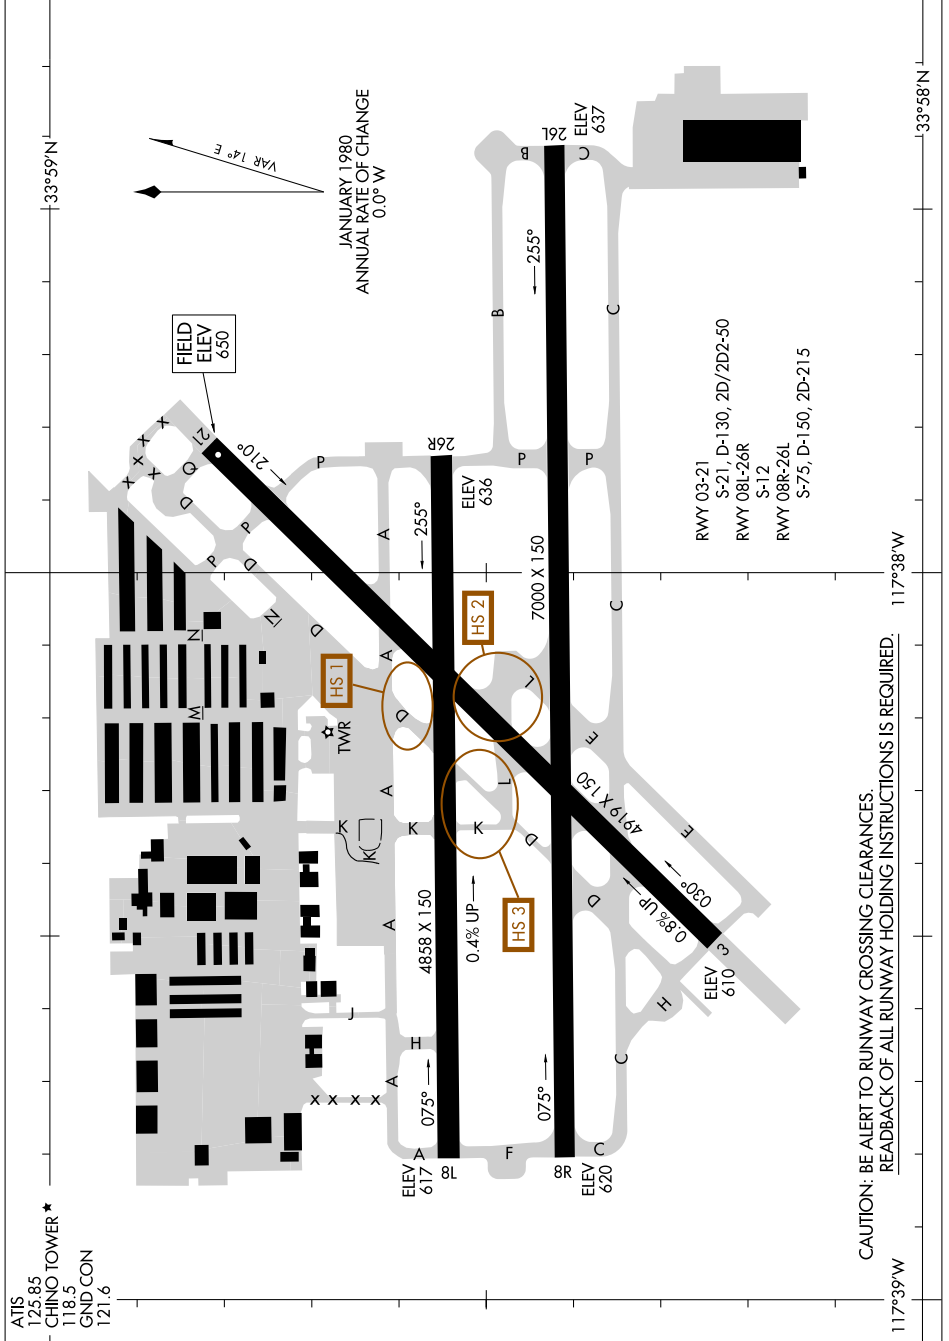

AIRPORT DIAGRAM

AL-5599 (FAA)

CHINO (CNO)
CHINO, CALIFORNIA

SW-3, 09 JUL 2026 to 06 AUG 2026

ATIS
125.85
CHINO TOWER ★
118.5
GND CON
121.6

AIRPORT DIAGRAM

CHINO, CALIFORNIA
CHINO (CNO)

CAUTION: BE ALERT TO RUNWAY CROSSING CLEARANCES.
READBACK OF ALL RUNWAY HOLDING INSTRUCTIONS IS REQUIRED.

SW-3, 09 JUL 2026 to 06 AUG 2026