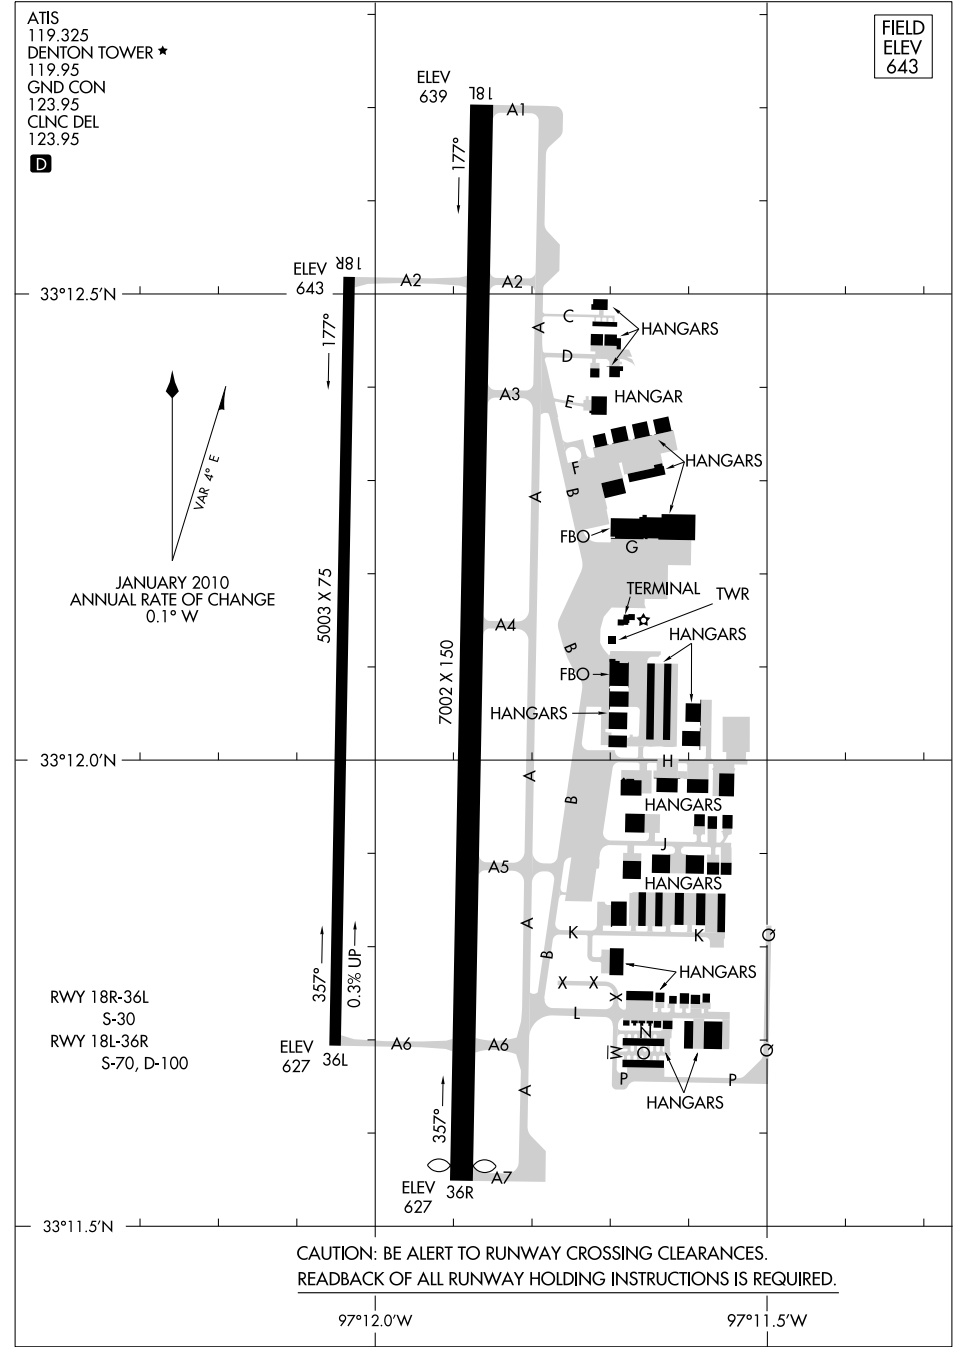

# AIRPORT DIAGRAM

AL-5866 (FAA)

DENTON ENTERPRISE (D'TO)  
DENTON, TEXAS

ATIS  
119.325  
DENTON TOWER ★  
119.95  
GND CON  
123.95  
CLNC DEL  
123.95

FIELD  
ELEV  
643

D

SC-2, 09 JUL 2026 to 06 AUG 2026

SC-2, 09 JUL 2026 to 06 AUG 2026

# AIRPORT DIAGRAM

DENTON, TEXAS  
DENTON ENTERPRISE (D'TO)