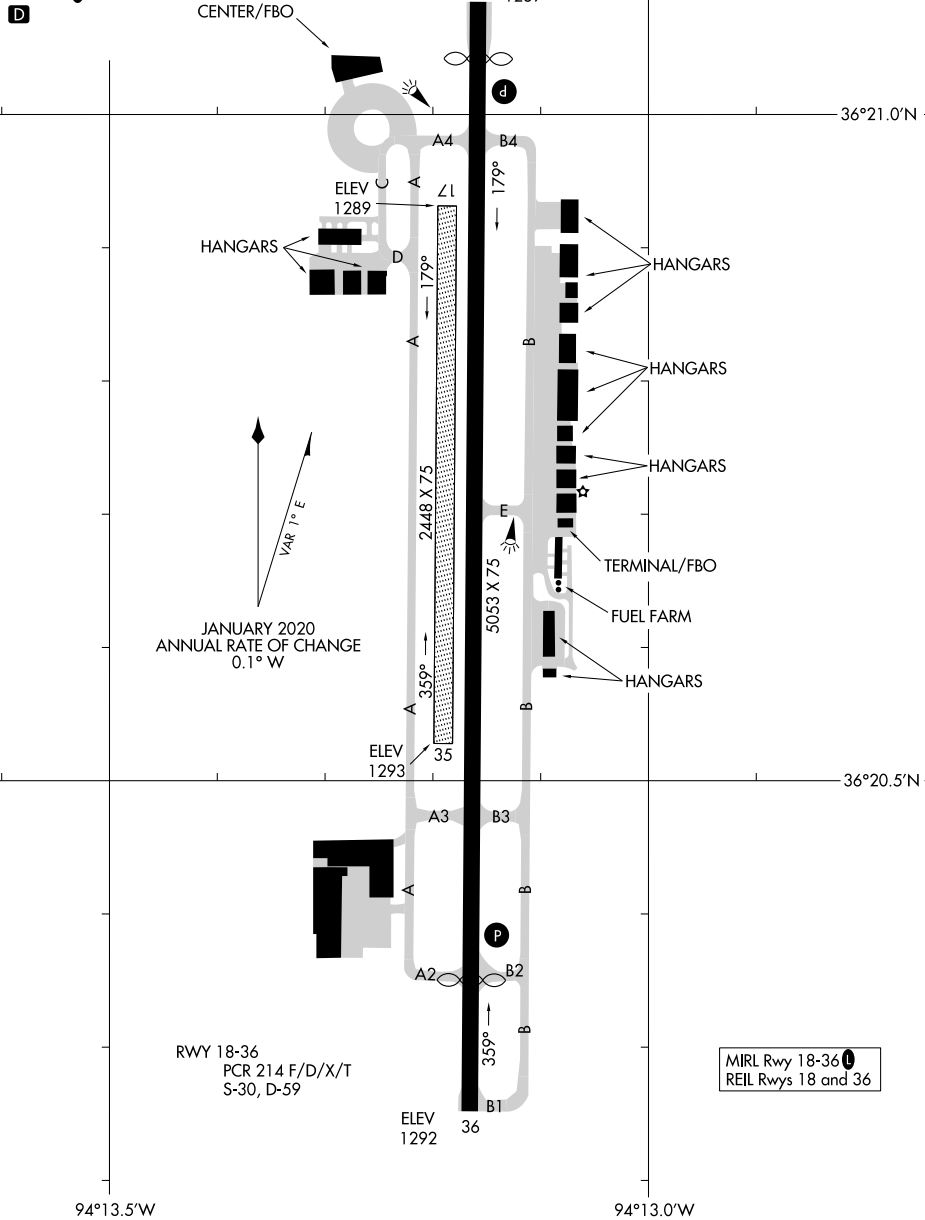

26134

AIRPORT DIAGRAM

BENTONVILLE MUNI/LOUISE M THADEN FLD (VBT)
AL-6126 (FAA)
BENTONVILLE, ARKANSAS

AWOS-3PT
134.975
CLNC DEL
121.05 263.125
CTAF/UNICOM
122.975 **(L)**

FIELD
ELEV
1298

SC-1, 09 JUL 2026 to 06 AUG 2026

SC-1, 09 JUL 2026 to 06 AUG 2026

AIRPORT DIAGRAM

26134

BENTONVILLE, ARKANSAS
BENTONVILLE MUNI/LOUISE M THADEN FLD (VBT)

MIRL Rwy 18-36 **(L)**
REIL Rwys 18 and 36