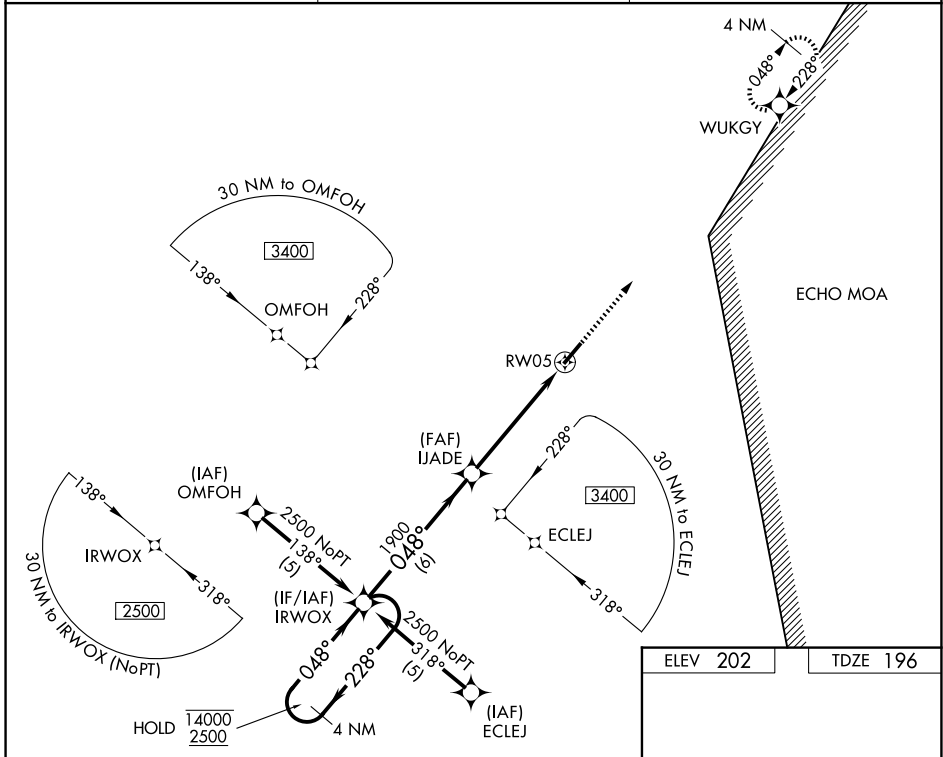

WAAS CH 66004 W05A	APP CRS 048°	Rwy Ldg TDZE Apt Elev	5005 196 202
--	------------------------	-----------------------------	---

RNAV (GPS) RWY 5
HARNETT RGNL JETPORT (HRJ)

RNP APCH - GPS.	MISSED APPROACH: Climb to 3400 direct WUKGY and hold, continue climb in hold to 3400.
-----------------	---

AWOS-3 119.025	FAYETTEVILLE APP CON 125.175 285.575	UNICOM 122.7 (CTAF) 0
--------------------------	--	--

ELEV 202	TDZE 196
----------	----------

CATEGORY	A	B	C	D
LPV DA	475-1 279 (300-1)			NA
RNAV MDA	640-1	444 (500-1)	640-1 1/8 444 (500-1 1/8)	NA
CIRCLING	660-1 458 (500-1)	720-1 518 (600-1)	780-1 1/2 578 (600-1 1/2)	NA

REIL Rwy 5 and 23 **0**
MIRL Rwy 5-23 **0**

SE-2, 09 JUL 2026 to 06 AUG 2026

SE-2, 09 JUL 2026 to 06 AUG 2026