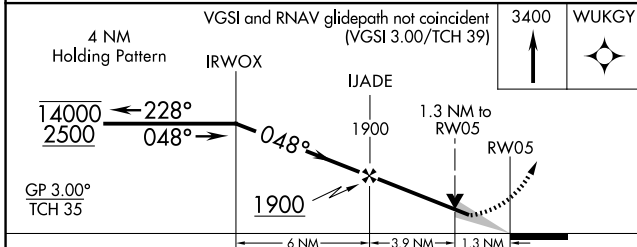

WAAS CH 66004 W05A	APP CRS 048°	Rwy Ldg TDZE Apt Elev	5005 196 202
--	------------------------	-----------------------------	---

RNAV (GPS) RWY 5
HARNETT RGNL JETPORT (HRJ)

RNP APCH - GPS.	MISSED APPROACH: Climb to 3400 direct WUKGY and hold, continue climb in hold to 3400.
-----------------	---

AWOS-3 119.025	FAYETTEVILLE APP CON 125.175 285.575	UNICOM 122.7 (CTAF) 0
--------------------------	--	--

ELEV 202	TDZE 196
----------	----------

CATEGORY	A	B	C	D
LPV DA	475-1 279 (300-1)			NA
RNAV MDA	640-1	444 (500-1)	640-1 1/8 444 (500-1 1/8)	NA
CIRCLING	660-1 458 (500-1)	720-1 518 (600-1)	780-1 1/2 578 (600-1 1/2)	NA