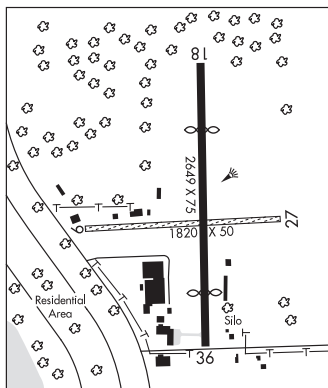

W83°27.45' 270° 21.6 NM to fld. 628/3W.

VOR unusable:

000°-019° blo 5,000'

020°-030° byd 13 NM blo 5,000'

031°-040° blo 5,000'

041°-050° byd 25 NM blo 8,000'

255°-335° byd 30 NM blo 8,000'

MERILLAT (34G) 3 SE UTC-5(-4DT) N41°58.50' W83°55.51'
820 B NOTAM FILE LAN

DETROIT
COPTER

RWY 18-36: 3608X100 (TURF) LIRL

RWY 18: Thld dsplcd 261'. Tree.

RWY 36: Thld dsplcd 486'. Fence.

SERVICE: S4 FUEL 100LL LGT Abn OTS indefly. Rwy 18-36 LIRL not for public use.

AIRPORT REMARKS: Attended 1400-2200Z±. Ultralight activity on and invof arpt. Rwy 18-36 opposite rwy not visible from thld. Rwy 18-36 marked with cones; dsplcd thld marked with three 3' yellow cones each side.