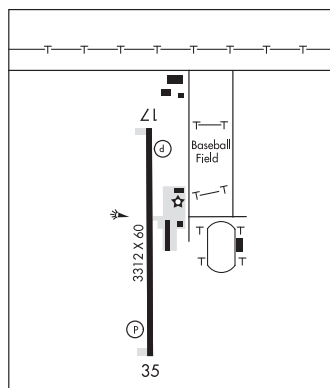

HOOKER MUNI (O45) 1 W UTC-6(-5DT) N36°51.42' W101°13.63'

WICHITA

3000 B NOTAM FILE MLC

L-15B

RWY 17-35: H3312X60 (ASPH) MIRL

RWY 17: PAPI(P2L)—GA 3.0° TCH 40'. Rgt tfc.

RWY 35: PAPI(P2L)—GA 3.5° TCH 51'. P-line.

SERVICE: FUEL 100LL LGT Actvt MIRL Rwy 17-35—CTAF.

AIRPORT REMARKS: Unattended. Self serve fuel avbl H24.

AIRPORT MANAGER: 580-652-2885

COMMUNICATIONS: CTAF 122.9

CLEARANCE DELIVERY PHONE: For CD ctc Kansas City ARTCC at 913-254-8508.

RADIO AIDS TO NAVIGATION: NOTAM FILE LBL.

LIBERAL (H) (H) VORTACW 112.3 LBL Chan 70 N37°02.66'

W100°58.27' 217° 16.7 NM to fld. 2891/11E.

TACAN AZIMUTH unusable:

240°-280°