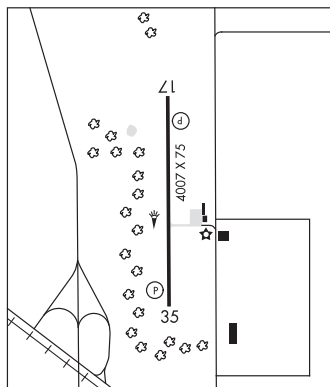

HOOKER MUNI (O45) 1 W UTC-6(-5DT) N36°51.42' W101°13.63'

WICHITA

3000 B NOTAM FILE MLC

L-15B

RWY 17-35: H3312X60 (ASPH) MIRL

RWY 17: PAPI(P2L)—GA 3.0° TCH 40'. Rgt tfc.

RWY 35: PAPI(P2L)—GA 3.5° TCH 51'. P-line.

W95°46.94' 158° 50.3 NM to fld. 782/8E.

**IDABEL****MC CURTAIN CO RGNL** (404) 2 NW UTC-6(-5DT) N33°54.56' W94°51.56'

MEMPHIS

472 B NOTAM FILE 404

H-61, L-17D

RWY 02-20: H5002X75 (ASPH) S-30 MIRL

IAP

RWY 02: REIL. PAPI(P4L)—GA 3.0° TCH 40'.