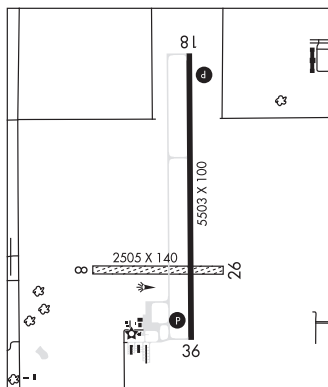

FAIRFIELD MUNI (FLL)(KFLL) 3 NW UTC-6(-5DT) N41°03.34' W91°58.85'

CHICAGO

H-5D, L-27B

IAP

801 B TPA-1802(1001) NOTAM FILE FFL

RWY 18-36: H5503X100 (CONC) S-30, D-45 PCN 16 R/C/W/T MIRL

RWY 18: REIL. PAPI(P4L)-GA 3.0° TCH 40'.

RWY 36: REIL. PAPI(P4L)-GA 3.0° TCH 40'. Road.

RWY 08-26: 2505X140 (TURF)

RWY 08: Fence.

RWY 26: Fence.

SERVICE: S4 FUEL 100LL, JET A LGT ACTIVATE MIRL Rwy 18-36, PAPI and REIL Rwys 18 and 36-CTAF.

AIRPORT REMARKS: Attended Mon-Fri 1330-2230Z†, Sat-Sun on call.

Arpt unattended all major holidays. Rwy 08-26 CLOSED Nov-Mar.

Parachute Jumping. Birds on and in/ov arpt. Rwy 36 is calm wind rwy.

Rwy 08 and Rwy 26 thlds and edges marked with yellow cones, thld cones have red/green reflector tape and edge cones have white.

AIRPORT MANAGER: 641-472-3166

WEATHER DATA SOURCES: AWOS-3 132.025 (641) 472-4548.

COMMUNICATIONS: CTAF/UNICOM 122.7

Ⓡ CHICAGO CENTER APP/DEP CON 118.15

CLEARANCE DELIVERY PHONE: For CD ctc Chicago ARTCC at 630-906-8921.

RADIO AIDS TO NAVIGATION: NOTAM FILE OTM.

OTTUMWA (L) (L) VOR/DME 111.6 OTM Chan 53 N41°01.75'

W92°19.55' 078° 15.7 NM to fld. 817/6E.

VOR unusable:

100°-148° byd 10 NM blo 5,000'

100°-148° byd 21 NM

100°-148° wi 10 NM blo 3,000'

215°-235° byd 10 NM blo 5,000'