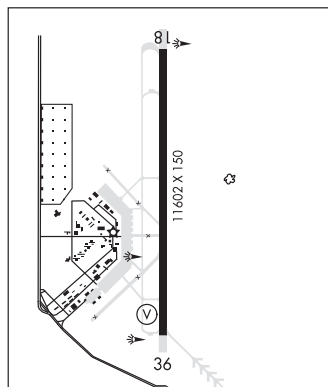

RWY 10: Tree. Rgt tfc.

RWY 28: Trees.

AIRPORT REMARKS: Unattended. Deer on and invof arpt.

AIRPORT MANAGER: 817-938-3334

COMMUNICATIONS: CTAF 122.9

CLEARANCE DELIVERY PHONE: For CD ctc Razorback Apch 479-649-2416, when Apch clsd ctc Memphis ARTCC at

901-368-8453/8449.

BILL AND HILLARY CLINTON NTL/ADAMS FLD (See LITTLE ROCK on page 61)

BILLY FREE MUNI (See DUMAS on page 46)

BLYTHEVILLE

ARKANSAS INTL (BYH)(KBYH) 3 NW UTC-6(-5DT) N35°57.86' W89°56.64'

MEMPHIS

254 B NOTAM FILE BYH

H-6J, L-16H

RWY 18-36: H11602X150 (CONC) S-155, D-235, 2D-455

IAP

HIRL(NSTD)

RWY 36: VASI(V4L)—GA 3.0° TCH 51'.

SERVICE: S5 FUEL 100LL, JET A LGT Dusk-Dawn. Actvt HIRL Rwy 18-36—CTAF. Rwy 18-36 Nstd HIRL; lctd 77' fm rwy edge and nstd dstc fm cntrln. Dpt perception problems may exist durg pds of darkness. Rwy 36 VASI OTS indefly.

AIRPORT REMARKS: Attended Mon-Fri 1400-2300Z. Arpt unattended holidays. Fuel avbl 24 hrs self serve with credit card (100 LL). No fee charged for svc after hrs ctc/leave msg 870-532-5628. Twy A btn Twy B and Twy D tkof and ldg avbl to mil acft.

AIRPORT MANAGER: 870-532-5628

COMMUNICATIONS: CTAF/UNICOM 122.7

Ⓡ MEMPHIS CENTER APP/DEP CON 134.65

CLEARANCE DELIVERY PHONE: For CD ctc Memphis ARTCC at

901-368-8453/8449.

RADIO AIDS TO NAVIGATION: NOTAM FILE DYR.

DYERSBURG (L) TACAN Chan 115 DYR (116.8) N36°01.11' W89°19.06' 261° 30.7 NM to fld. 389/3E.

ILS/DME 110.3 I-BYH Chan 40 Rwy 18. Class IT. Unmonitored.

BLYTHEVILLE MUNI (HKA)(KHKA) 3 E UTC-6(-5DT) N35°56.43' W89°49.85'

MEMPHIS

256 B TPA—See Remarks NOTAM FILE HKA

L-16H

RWY 18-36: H4999X75 (ASPH) S-15 MIRL

IAP

RWY 18: PAPI(P4L)—GA 3.0° TCH 48'.

RWY 36: PAPI(P4L)—GA 3.0° TCH 48'.

SERVICE: S2 FUEL 100LL, JET A LGT ACTIVATE MIRL Rwy 18-36—CTAF. PAPI Rwy 18 and Rwy 36 opr continuously. Wind indicator lgt temporarily OTS.

AIRPORT REMARKS: Attended 1330-2330Z. For arpt attendant after hours call 870-740-0798/0660. Numerous agricultural acft ops from Feb-Nov 250' AGL and below, right and left TPA.

AIRPORT MANAGER: 870-763-0200

WEATHER DATA SOURCES: ASOS 135.025 (870) 763-8206.

COMMUNICATIONS: CTAF/UNICOM 123.05

Ⓡ MEMPHIS CENTER APP/DEP CON 134.65

CLEARANCE DELIVERY PHONE: For CD ctc Memphis ARTCC at

901-368-8453/8449.

RADIO AIDS TO NAVIGATION: NOTAM FILE DYR.

DYERSBURG (L) TACAN Chan 115 DYR (116.8) N36°01.11' W89°19.06' 257° 25.4 NM to fld. 389/3E.