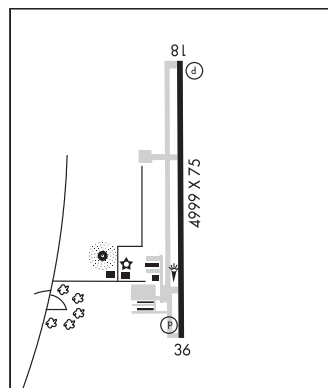

BOONE CO (See HARRISON on page 53)