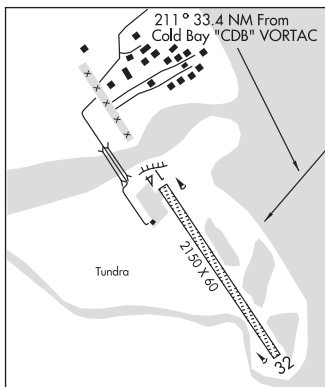

094°-129° byd 30 NM blo 9,000'

164°-199° byd 20 NM blo 14,000'

164°-199° byd 35 NM

269°-279° byd 20 NM

DME unusable:

094°-129° byd 30 NM blo 9,000'

164°-199° byd 20 NM blo 14,000'

164°-199° byd 35 NM

269°-279° byd 20 NM

FAREWELL (ØAA4) PVT UTC-9(-8DT) N62°30.55' W153°53.44'

1535 NOTAM FILE

RWY 08-26: 4600X30 (GRVL-DIRT)

RWY 08: Brush.

RWY 26: Trees.

AIRPORT REMARKS: Unattended. Rwy 08-26 not maintained, rwy conditions not monitored, recommend visual inspection prior to use. Gravel surface may be soft and unusable. No snow removal. Large rock on rwy midfield. 2-5' rocks on rwy and some ruts up to 6". Brush 3'-7' tall along sides of rwy.