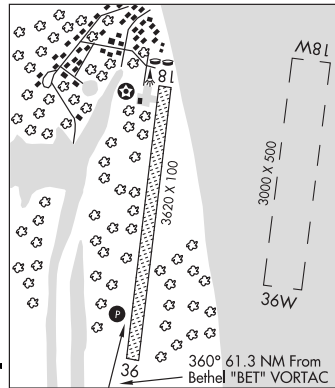

MC GRATH

RUSSIAN MISSION (RSH)(PARS) 0 SE UTC-9(-8DT) N61°46.49' W161°19.16'
 58 B NOTAM FILE RSH
RWY 18-36: 3620X100 (GRVL) MIRL

MC GRATH
 L-3C
 IAP

RWY 18: REIL. Trees.
RWY 36: REIL. PAPI(P4L)—GA 4.25° TCH 35'. Trees.
SERVICE: LGT ACTIVATE REIL Rwy 18 and Rwy 36; PAPI Rwy 36; MIRL Rwy 18-36, rotating bcn and windsock—CTAF. Rwy 36 PAPI unusbl byd 9° rgt of cntrn.

AIRPORT REMARKS: Unattended. Rwy condition not monitored—recommend visual inspection prior to ldg. Cold temperature airport. Altitude correction required at or below -31C.

AIRPORT MANAGER: 907-438-2416
WEATHER DATA SOURCES: AWOS-3P 118.375 (907) 584-5521. (WX CAM)
COMMUNICATIONS: CTAF 122.9

WATERWAY 18W-36W: 3000X500 (WATER)

SEAPLANE REMARKS: Seaplanes opr N-S in Yukon River and E-W in Nunvotchuk Lake. Watch for fish nets close to shore.