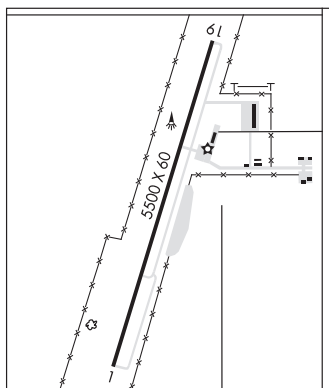

DORCHESTER

TXAEROSPORT AERODROME (X65) 1 NE UTC-6(-5DT) N33°32.18' W96°40.83'

DALLAS-FT WORTH

855 NOTAM FILE FTW

RWY 17-35: 3200X100 (TURF)

RWY 17: Tree.

RWY 35: Road.

SERVICE: S4

AIRPORT REMARKS: Attended Mon-Fri 1400-2300Z±. Wildlife on and invof arpt. Rwy 17-35 mkd with orange tfc cones.

AIRPORT MANAGER: 469-502-9966

COMMUNICATIONS: CTAF 122.9

CLEARANCE DELIVERY PHONE: For CD ctc Fort Worth ARTCC at 817-858-7584.

DRAUGHON-MILLER CENTRAL TEXAS RGNL (See TEMPLE on page 432)