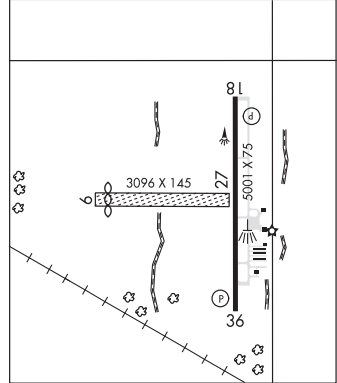

KNOX

STARKE CO (OXI)(KOXI) 3 NW UTC-6(-5DT) N41°19.78' W86°39.88'

685 B NOTAM FILE HUF

RWY 18-36: H5001X75 (ASPH) S-30 MIRL

RWY 18: REIL. PAPI(P2L)—GA 3.0° TCH 27'. Crops. Rgt tfc.

RWY 36: REIL. PAPI(P2L)—GA 3.0° TCH 40'. Crops.

RWY 09-27: 3096X145 (TURF)

RWY 09: Thld dspclcd 285'. Crops.

RWY 27: Bldg.

SERVICE: FUEL 100LL, JET A+ LGT Actvt REIL Rwy 18 & 36—CTAF;
PAPI Rwy 18 & 36 on consly.

AIRPORT REMARKS: Attended 1400-0000Z†. Unatndd Easter, Memorial Day, July 4th, Labor Day, Thanksgiving, Christmas Eve & Day unless apreq. Self service fuel avbl. Rwy 09-27 boundary mkd by yellow cones. Rwy end 09 dspclcd thr mkd by yellow cones.

AIRPORT MANAGER: 574-772-5001

WEATHER DATA SOURCES: AWOS-3 135.775 (574) 772-2041.

COMMUNICATIONS: CTAF/UNICOM 122.8

KNOX RCO 122.6 (TERRE HAUTE RADIO)

Ⓡ **SOUTH BEND APP/DEP CON** 132.05 (1030-0500Z† Sun-Fri, 1030-0445Z† Sat.)

Ⓡ **CHICAGO CENTER APP/DEP CON** 135.9 (0500-1030Z† Sun-Fri, 0445-1030Z† Sat.)

CLEARANCE DELIVERY PHONE: For CD ctc South Bend Apch at 574-251-2609. When South Bend Apch clsd, for CD ctc Chicago ARTCC at 630-906-8921.

RADIO AIDS TO NAVIGATION: NOTAM FILE HUF.

KNOX (DH) DME 115.6 OXI Chan 103 N41°19.32' W86°38.96' at fld. 686.

CHICAGO

L-281

IAP

KNOX N41°19.32' W86°38.96' NOTAM FILE HUF.

(DH) DME 115.6 OXI Chan 103 at Starke Co. 686.

RCO 122.6 (TERRE HAUTE RADIO)

CHICAGO

H-5E, 10F, L-281

KOKOMO

GLENDALE (813) 5 SW UTC-5(-4DT) N40°26.00' W86°12.20'

850 NOTAM FILE HUF

RWY 18-36: 2048X110 (TURF)

RWY 18: Thld dspclcd 292'. P-line.

RWY 36: Thld dspclcd 300'. Road.

SERVICE: S2 FUEL 100LL, MOGAS

AIRPORT REMARKS: Attended Mon-Fri dalgt hrs. Rwy end 18 dthr mkd with yellow metal markers. Rwy end 36 dthr mkd with yellow metal markers. Rwy 18-36 width: crops 55 ft L & R of cntrln whole len.

AIRPORT MANAGER: (765) 319-3295

COMMUNICATIONS: CTAF 122.9

CLEARANCE DELIVERY PHONE: For CD ctc Chicago ARTCC at 630-906-8921.

CHICAGO