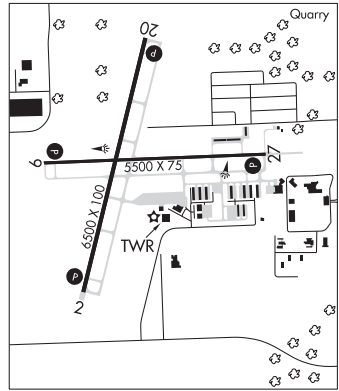

679 B NOTAM FILE LOT

RWY 02-20: H6500X100 (CONC-GRVD) D-99 MIRL

RWY 02: REIL. PAPI(P4L)—GA 3.0° TCH 37'.

RWY 20: REIL. PAPI(P4L)—GA 3.2° TCH 40'. Antenna.

RWY 09-27: H5500X75 (ASPH-PFC) S-20, D-75 MIRL

RWY 09: REIL. PAPI(P4L)—GA 3.0° TCH 41'.

RWY 27: REIL. PAPI(P4L)—GA 3.0° TCH 35'.

SERVICE: FUEL 100LL, JET A LGT MIRL Rwy 02-20 and Rwy 09-27 preset on low ints; to increase ints ACTIVATE—CTAF. ACTIVATE REIL Rwy 02, Rwy 20, Rwy 09 and Rwy 27; PAPI Rwy 02, Rwy 20, Rwy 09 and Rwy 27—CTAF.

AIRPORT REMARKS: Attended 1300-0300Z†. Birds on and invof arpt.

North parking ramp clsd to all multi engine acft. Twy N1 and Twy N2 clsd to fixed wing acft more than 6000 lbs. BA conds are not reported btn 0300-1200Z†.

AIRPORT MANAGER: 815-838-9497

WEATHER DATA SOURCES: AWOS-3PT 126.675 (815) 588-4802.

COMMUNICATIONS: CTAF 134.8 ATIS 126.675

JOLIET RCO 122.1R 112.3T (KANKAKEE RADIO)

® **CHICAGO APP/DEP CON** 119.35

LEWIS TOWER 134.8(1200-0200Z†) **GND** 120.425

CLEARANCE DELIVERY PHONE: For CD ctc Chicago Apch at 847-289-0926.

AIRSPACE: CLASS D svc 1200-0200Z†; other times CLASS G.

RADIO AIDS TO NAVIGATION: NOTAM FILE JOT.

JOLIET (H) (H) VOR/DME 112.3 JOT Chan 70 N41°32.79' W88°19.10' 068° 10.7 NM to fld. 591/2E.

VOR unusable:

030°-040° byd 25 NM

LOC/DME 108.55 I-JQH Chan 22(Y) Rwy 02.

LOC/DME 111.95 I-LOT Chan 56(Y) Rwy 09.

COMM/NAV/WEATHER REMARKS: Chicago Approach Clearance 847-289-0926

**CHICAGO
COPTER
H-5E, L-28H, A
IAP, AD**

CHICAGO/SCHAUMBURG

SCHAUMBURG MUNI HELISTOP HELIPORT (4H1) 24 NW UTC-6(-5DT) N42°02.88' W88°03.15'

730 NOTAM FILE IKK

HELIPAD H1: H25X25 (CONC) S-12.5

HELIPAD H1: RLLS.

HELIPORT REMARKS: Unattended. Heliport CLOSED 0400Z†-SR. Helipad lgts ops SS-0400Z†. Ingress and egress routes are 100° and 240°-260°. Helipad H1 concrete pad has 25' ASPH area adjacent—all sides. 12' X 25' parking pad lctd 56' NW of landing pad.

AIRPORT MANAGER: 847-923-3778

COMMUNICATIONS: CTAF 122.9

CLEARANCE DELIVERY PHONE: For CD ctc Chicago Apch at 847-289-0926.

**CHICAGO
COPTER**