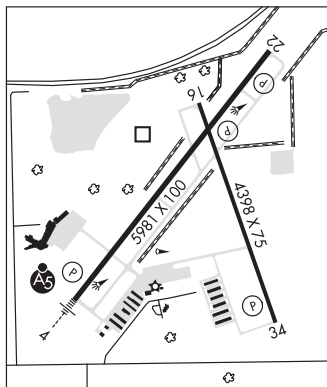

KANKAKEE

GREATER KANKAKEE (IKK)(KIKK) 3 S UTC-6(-5DT) N41°04.28' W87°50.78'

CHICAGO
H-5E, L-27C
IAP

630 B NOTAM FILE IKK

RWY 04-22: H5981X100 (ASPH-PFC) S-60, D-95 HIRL

RWY 04: MALSR. PAPI(P4L)—GA 3.0° TCH 51'.

RWY 22: REIL. PAPI(P4L)—GA 3.0° TCH 37'.

RWY 16-34: H4398X75 (ASPH-GRVD) S-30, D-40 MIRL

RWY 16: PAPI(P4L)—GA 3.0° TCH 40'. Tree.

RWY 34: PAPI(P4L)—GA 3.0° TCH 37'.

SERVICE: FUEL 100LL, JET A LGT Actvt MALSR Rwy 04; REIL Rwy 22; HIRL Rwy 04-22; MIRL Rwy 16-34—CTAF. HIRL Rwy 04-22 preset to low intst; to incr intst—CTAF.

AIRPORT REMARKS: Attended 1330-2330Z†. PPR req for ultralight ops ctc amgr. Ultralight act in grass area W of Rwy 04-22 & E of Rwy 16-34. Deer and waterfowl on and inofv.

AIRPORT MANAGER: 815-939-1422

WEATHER DATA SOURCES: AWOS-3 128.475 (815) 939-4044.

COMMUNICATIONS: CTAF/UNICOM 123.0

RCO 122.2 (KANKAKEE RADIO)

® CHICAGO CENTER APP/DEP CON 132.5

CLEARANCE DELIVERY PHONE: For CD if una to ctc on FSS freq, ctc Chicago ARTCC at 630-906-8921.

RADIO AIDS TO NAVIGATION: NOTAM FILE IKK.

PEOTONE (L) (L) VORTACW 113.2 EON Chan 79 N41°16.18' W87°47.46' 190° 12.1 NM to fld. 689/2E.

LUKOW NDB (LOMW) 272 IK N41°01.07' W87°54.23' 039° 4.1 NM to fld. 669/0E.

ILS 108.7 I-IKK Rwy 04. Class IT. LOM LUKOW NDB.

COMM/NAV/WEATHER REMARKS: Can contact Chicago Center on ground 132.5.

KANKAKEE (3KK) 3 SW UTC-6(-5DT) N41°06.00' W87°55.00'

CHICAGO

625 TPA—1425(800) NOTAM FILE IKK

RWY 09-27: 2644X300 (TURF) LIRL(NSTD)

RWY 27: Thld dsplcd 285'. Road.

RWY 18-36: 2564X200 (TURF)

RWY 36: Thld dsplcd 900'. Trees.

SERVICE: S4 LGT Rwy 09-27 NSTD LIRL; variable ints and spacing and non-frangible mountings.

AIRPORT REMARKS: Attended Mon-Fri 1300-0100Z†, Sat-Sun irregularly. Contact manager in advance for rwy lgts. Ultralight activity on and inof arpt. Rwy 27 and Rwy 36 dsplcd thld marked with white rocks. 400 ft ovrn end of Rwy 27.

AIRPORT MANAGER: 815-932-4222

COMMUNICATIONS: CTAF/UNICOM 122.8

CLEARANCE DELIVERY PHONE: For CD ctc Chicago ARTCC at 630-906-8921.