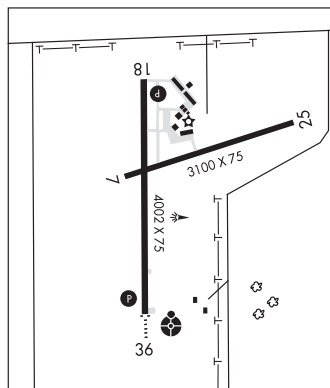

990 NOTAM FILE PNM

RWY 18-36: H3000X150 (ASPH-TURF)

RWY 18: Crops.

RWY 36: Trees.

SERVICE: S4 FUEL 100LL

AIRPORT REMARKS: Attended 1400Z±-dusk. Fuel after hrs ctc arpt manager. There are several bare spots along the center of the rwy. Rwy 18-36 and dspcd thresholds marked with yellow cones. Rwy 18-36 sfc uneven and rough with loose grvl.

AIRPORT MANAGER: 612-743-2294

COMMUNICATIONS: CTAF 122.9

CLEARANCE DELIVERY PHONE: For CD ctc Minneapolis ARTCC at 651-463-5588.

CLOQUET/CARLTON CO (COQ)(KCOQ) 3 SW UTC-6(-5DT) N46°42.07' W92°30.21'

GREEN BAY

1279 B NOTAM FILE COQ

L-14I

RWY 18-36: H4002X75 (ASPH) S-8, D-12 MIRL

IAP

RWY 18: REIL. PAPI(P4L)—GA 3.0° TCH 30'.

RWY 36: ODALS. REIL. PAPI(P4L)—GA 3.0° TCH 30'.

RWY 07-25: H3100X75 (ASPH) MIRL 0.3% up SW

SERVICE: S4 FUEL 100LL, JET A LGT ACTVT ODALS Rwy 36; REIL Rwy 18 and 36; PAPI Rwy 18 and 36; MIRL Rwy 18-36 and Rwy 07-25—CTAF.

AIRPORT REMARKS: Attended Mon-Sat 1400-2300Z±. Wildlife on and invov arpt. 100LL avbl H24 self svc via credit card. For svc aft hrs call 218-393-2405.

AIRPORT MANAGER: 218-879-4911

WEATHER DATA SOURCES: AWOS-3 118.525 (218) 879-0783.

COMMUNICATIONS: CTAF/UNICOM 122.8

Ⓡ DULUTH APP/DEP CON 125.45

CLNC DEL 122.15

CLEARANCE DELIVERY PHONE: For CD ctc Duluth Apmh at 218-740-5950.

RADIO AIDS TO NAVIGATION: NOTAM FILE DLH.

DULUTH (VH) (H) VORTACW 112.6 DLH Chan 73 N46°48.13'

W92°12.17' 239° 13.8 NM to fld. 1428/5E.

TACAN/G RCP is same as VOR/G RCP

COOK CO N47°50.40' W90°23.13' NOTAM FILE CKC.

GREEN BAY

NDB (MHW) 358 CKC at Grand Marais/Cook Co. 1762/1W.

L-14I

COOK MUNI (CQM)(KCQM) 2 S UTC-6(-5DT) N47°49.34' W92°41.37'

GREEN BAY

1329 B NOTAM FILE CQM

L-14I

RWY 13-31: H4000X75 (ASPH) MIRL 0.3% up NW

IAP

RWY 13: REIL. PAPI(P4L)—GA 3.0° TCH 43'.

RWY 31: REIL. PAPI(P4L)—GA 3.0° TCH 47'. Tree.

SERVICE: FUEL 100LL, JET A LGT Actvt REIL Rwy 13 and 31; PAPI Rwy 13 and 31; MIRL Rwy 13-31—CTAF. MIRL Rwy 13-31 preset low SS-SR; incr instst—CTAF.

AIRPORT REMARKS: Attended 1500-1900Z±. Aft hrs ctc amgr 808-855-5520. Self service fuel avbl 24 hrs.

AIRPORT MANAGER: (218) 666-9931

WEATHER DATA SOURCES: AWOS-3 118.175 (218) 666-2539.

COMMUNICATIONS: CTAF 122.9

EVELETH RCO 122.2 (PRINCETON RADIO)

Ⓡ MINNEAPOLIS CENTER APP/DEP CON 127.9

CLEARANCE DELIVERY PHONE: For CD ctc Minneapolis ARTCC at 651-463-5588.

RADIO AIDS TO NAVIGATION: NOTAM FILE HIB.

HIBBING (L) (L) VORW/DME 116.55 HIB Chan 112(Y) N47°18.09'

W92°42.24' 359° 31.3 NM to fld. 1312/2E.

VOR unusable:

113°-126° blo 4,500'

DME unusable:

015°-025° blo 4,400'

032°-038° byd 38 NM

186°-235° byd 38 NM