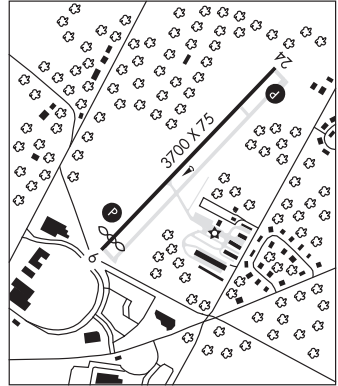

**WINGS FLD** (LOM)(KLOM) 3 NW UTC-5(-4DT) N40°08.25' W75°15.91'  
302 B NOTAM FILE LOM

NEW YORK  
L-346, A  
IAP

**RWY 06-24:** H3700X75 (ASPH) S-12.5 MIRL 0.6% up SW  
**RWY 06:** REIL. PAPI(P2L)—GA 3.0° TCH 40'. Thld dspcd 177'. Pole.  
**RWY 24:** REIL. PAPI(P2L)—GA 3.0° TCH 40'. Trees.

**RAID AIDS TO NAVIGATION:** NOTAM FILE IPT.

**MODENA (L) (L) VORTACW** 113.2 MXE Chan 79 N39°55.08' W75°40.25' 064° 22.9 NM to fld. 473/9W.

VOR unusable:

036°-046°

047°-057° byd 10 NM

058°-085°

170°-248° byd 27 NM blo 7,500'

170°-248° byd 30 NM blo 9,500'

170°-248° byd 8 NM blo 6,000'

268°-278° byd 28 NM

278°-290° blo 10,000'

290°-326°

**PHILADELPHIA SPB** (See ESSINGTON on page 274)

**PHILIPSBURG**

**ALBERT** (1N3) 5 N UTC-5(-4DT) N40°58.30' W78°14.58'

DETROIT

1784 NOTAM FILE AOO

**RWY 11-29:** 3350X125 (TURF-GRVL) 0.5% up W

**RWY 11:** Thld dspcd 750'. Trees.

**RWY 29:** Thld dspcd 200'. Road.

**AIRPORT REMARKS:** Unattended. Arpt CLOSED Nov-Mar annually. Birds, deer and ground hogs on and in/ov arpt. Ultralight ops on and in/ov arpt. Rwy 11-29 shale and turf. Rwy 11 and Rwy 29 dthr mkd with yellow cones.