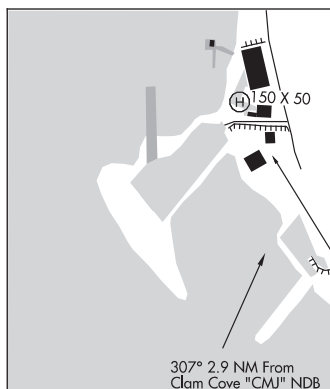

## KETCHIKAN

**KETCHIKAN (TEMSCO H) HELIPORT** (17AK) PVT 4 NW UTC-9(-8DT) N55°22.98' W131°44.10' **KETCHIKAN**

20 NOTAM FILE

**HELIPAD HI:** H150X50 (CONC) S-6

**SERVICE:** S2

**HELIPORT REMARKS:** Unattended. Private heliport except for emergencies prior permission for use is required. Ctc TEMSCO on 130.3 or phone 907-225-5141 for ldg permission. Helicopter ldg, tkof and opr in seaplane tiedown and pullout area prohibited. Ldg and tkof of wheeled airplanes prohibited. Located NE corner of Peninsula Point Pullout.

**AIRPORT MANAGER:** 907-225-5141

**RADIO AIDS TO NAVIGATION:** NOTAM FILE KTN.

**CLAM COVE NDB (HW)** 396 CMJ N55°20.53'

W131°41.45' 307° 2.9 NM to fld. 46/21E.

NDB unusable:

Byd 15 NM

**COMM/NAV/WEATHER REMARKS:** LC to Ketchikan FSS dial 225-9481. For a LC to Juneau FSS dial 789-7380.

**KETCHIKAN HARBOR SPB** (5KE) 0 W UTC-9(-8DT) N55°20.67' W131°39.81' **KETCHIKAN**

00 AOE NOTAM FILE KTN

**WATERWAY E-W:** 3893X1000 (WATER)

**SEAPLANE REMARKS:** Attended daylight hrs. Special Air Traffic Rules-Part 93 and Standard VFR arr and dep procedures and pattern information, see Regulatory Notices. Numerous air taxi ops in harbor. Ctc Ketchikan Radio 123.6 prior to arriving for traffic advisories. Boats, ships and log debris in harbor. One small public dock avbl.