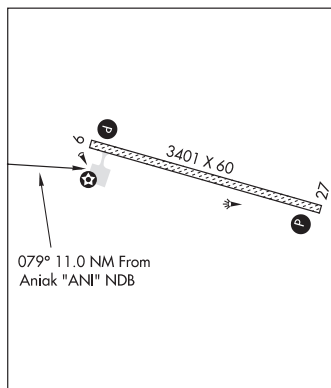

CHUGIAK

HILLTOP (AK24) PVT 3 N UTC-9(-8DT) N61°25.07' W149°26.37'

ANCHORAGE

420 NOTAM FILE Not insp.

RWY 03-21: 1400X22 (GRVL)

RWY 03: Trees.

RWY 21: Trees.

AIRPORT REMARKS: Unattended. Prior approval required before ldg—ctc owner. Rwy 03-21 narrow with bldgs, trees and activity close to the rwy. Rwy not plowed in winter. Visually inspect prior to lndg. Land at your own risk. STOL acct only.

AIRPORT MANAGER: 907-244-7820

COMMUNICATIONS: CTAF/UNICOM 123.0

COMM/NAV/WEATHER REMARKS: For a toll free call to Kenai FSS dial 1-866-864-1737.