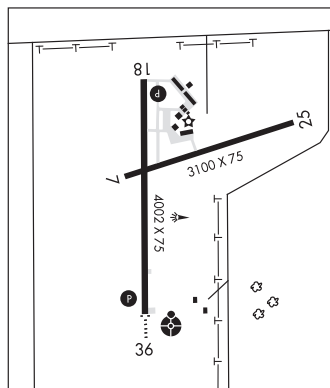

CLEAR LAKE

LEADERS CLEAR LAKE (8Y6) 2 E UTC-6(-5DT) N45°26.66' W93°58.27'

TWIN CITIES

990 NOTAM FILE PNM

RWY 18-36: H3000X150 (ASPH-TURF)

RWY 18: Trees.

RWY 36: Trees.

SERVICE: S4

1279 B NOTAM FILE COQ

L-14I

RWY 18-36: H4002X75 (ASPH) S-8, D-12 MIRL

IAF

RWY 18: REIL. PAPI(P4L)—GA 3.0° TCH 30'.

RWY 36: ODALS. REIL. PAPI(P4L)—GA 3.0° TCH 30'.

RWY 07-25: H3100X75 (ASPH) MIRL 0.3% up SW

SERVICE: S4 FUEL 100LL, JET A LGT ACTVT ODALS Rwy 36; REIL

RADIO AIDS TO NAVIGATION: NOTAM FILE DLH.

DULUTH (VH) (H) VORTACW 112.6 DLH Chan 73 N46°48.13'

W92°12.17' 239° 13.8 NM to fld. 1428/5E.

TACAN/G RCP is same as VOR/G RCP

COOK CO N47°50.40' W90°23.13' NOTAM FILE CKC.