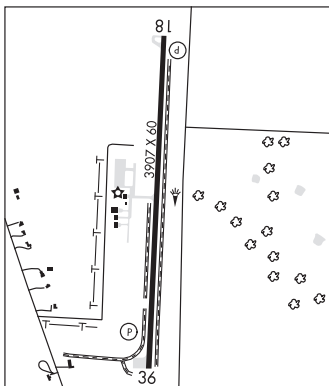

CONROE/NORTH HOUSTON RGNL (See HOUSTON on page 336)

CONROE N30°20.55' W95°24.28' NOTAM FILE PIK.

HOUSTON
L-19D, 21A

(L) DME 115.55 PIK Chan 102(Y) at Conroe/North Houston Rgnl. 225.