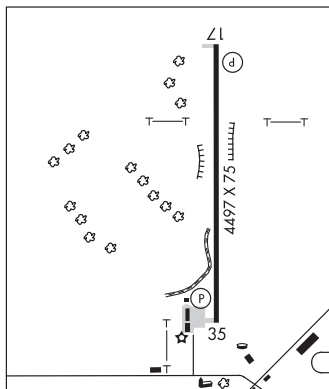

COLUMBUS

ROBERT R WELLS JR (66R) 3 S UTC-6(-5DT) N29°38.49' W96°30.96'

HOUSTON
L-19D, 21A

242 B NOTAM FILE CXO

RWY 15-33: H3800X60 (ASPH) S-12.5 MIRL 0.3% up NW

RWY 15: REIL. PAPI(P2L). Thld dsplcd 305'. Road.

SAN ANTONIO
L-19C
IAP

1387 B NOTAM FILE MKN

RWY 17-35: H4497X75 (ASPH) S-12.5 MIRL 0.3% up N

RWY 17: PAPI(P2L)—GA 4.0° TCH 40'.

RWY 35: PAPI(P2L)—GA 4.0° TCH 39'. Tree. Rgt tfc.

SERVICE: FUEL 100LL, JET A **LGT** Dusk-Dawn. MIRL Rwy 17-35 preset low intst; to incr intst actvt—CTAF.

® FORT WORTH CENTER APP/DEP CON 127.15

CLEARANCE DELIVERY PHONE: For CD ctc Fort Worth ARTCC at 817-858-7584.

RADIO AIDS TO NAVIGATION: NOTAM FILE SJT.

GOOCH SPRINGS (H) (H) VORTACW 112.5 AGJ Chan 72 N31°11.13' W98°08.51' 327° 49.9 NM to fld. 1191/5E.

COMMERCE MUNI (2F7) 3 N UTC-6(-5DT) N33°17.57' W95°53.79'

DALLAS-FT WORTH
L-17D
IAP

516 B NOTAM FILE FTW

RWY 18-36: H3907X60 (ASPH) S-13 MIRL

RWY 18: PAPI(P2L)—GA 3.0° TCH 40'. Trees.

RWY 36: PAPI(P2L)—GA 3.0° TCH 40'. Tree.