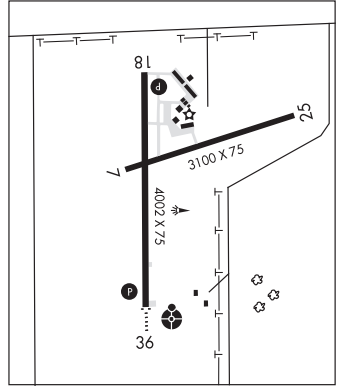

TWIN CITIES

990 NOTAM FILE PNM

RWY 18-36: H3000X150 (ASPH-TURF)

RWY 18: Trees.

RWY 36: Trees.

SERVICE: S4

AIRPORT REMARKS: Attended 1400Z±-dusk. There are several bare spots along the center of the rwy. Rwy 18-36 and dspicd thresholds marked with yellow cones. Rwy 18-36 sfc uneven and rough with loose grvl.

AIRPORT MANAGER: 612-743-2294

COMMUNICATIONS: CTAF 122.9

CLEARANCE DELIVERY PHONE: For CD ctc Minneapolis ARTCC at 651-463-5588.

CLOQUET/CARLTON CO (COQ)(KCOQ) 3 SW UTC-6(-5DT) N46°42.07' W92°30.21'

GREEN BAY

1279 B NOTAM FILE COQ

L-14I

RWY 18-36: H4002X75 (ASPH) S-8, D-12 MIRL

IAF

RWY 18: REIL. PAPI(P4L)—GA 3.0° TCH 30'.

RWY 36: ODALS. REIL. PAPI(P4L)—GA 3.0° TCH 30'.

RWY 07-25: H3100X75 (ASPH) MIRL 0.3% up SW

SERVICE: S4 FUEL 100LL, JET A LGT ACTVT ODALS Rwy 36; REIL Rwy 18 and 36; PAPI Rwy 18 and 36; MIRL Rwy 18-36 and Rwy 07-25—CTAF.

AIRPORT REMARKS: Attended Mon-Sat 1400-2300Z±. Wildlife on and invov arpt. 100LL avbl H24 self svc via credit card. For svc aft hrs call 218-393-2405.

AIRPORT MANAGER: 218-879-4911

WEATHER DATA SOURCES: AWOS-3 118.525 (218) 879-0783.

COMMUNICATIONS: CTAF/UNICOM 122.8

Ⓡ DULUTH APP/DEP CON 125.45

CLNC DEL 122.15

CLEARANCE DELIVERY PHONE: For CD ctc Duluth Apch at 218-740-5950.

RADIO AIDS TO NAVIGATION: NOTAM FILE DLH.

DULUTH (VH) (H) VORTACW 112.6 DLH Chan 73 N46°48.13'

W92°12.17' 239° 13.8 NM to fld. 1428/5E.

TACAN/G RCP is same as VOR/G RCP

COOK CO N47°50.40' W90°23.13' NOTAM FILE CKC.

GREEN BAY

NDB (MHW) 358 CKC at Grand Marais/Cook Co. 1762/1W.

L-14I

COOK MUNI (CQM)(KCQM) 2 S UTC-6(-5DT) N47°49.34' W92°41.37'

GREEN BAY

1329 B NOTAM FILE CQM

L-14I

RWY 13-31: H4000X75 (ASPH) MIRL 0.3% up NW

IAF

RWY 13: REIL. PAPI(P4L)—GA 3.0° TCH 43'.

RWY 31: REIL. PAPI(P4L)—GA 3.0° TCH 47'. Tree.

SERVICE: FUEL 100LL, JET A LGT Actvt REIL Rwy 13 and 31; PAPI Rwy 13 and 31; MIRL Rwy 13-31—CTAF. MIRL Rwy 13-31 preset low SS-SR; incr intst—CTAF.

AIRPORT REMARKS: Attended 1500-2300Z±. Aft hrs ctc amgr 808-855-5520. Self service fuel avbl 24 hrs.

AIRPORT MANAGER: (218) 666-9931

WEATHER DATA SOURCES: AWOS-3 118.175 (218) 666-2539.

COMMUNICATIONS: CTAF 122.9

EVELETH RCO 122.2 (PRINCETON RADIO)

Ⓡ MINNEAPOLIS CENTER APP/DEP CON 127.9

CLEARANCE DELIVERY PHONE: For CD ctc Minneapolis ARTCC at 651-463-5588.

RADIO AIDS TO NAVIGATION: NOTAM FILE HIB.

HIBBING (L) (L) VORW/DME 116.55 HIB Chan 112(Y) N47°18.09'

W92°42.24' 359° 31.3 NM to fld. 1312/2E.

VOR unusable:

113°-126° blo 4,500'

DME unusable:

015°-025° blo 4,400'

032°-038° byd 38 NM

186°-235° byd 38 NM