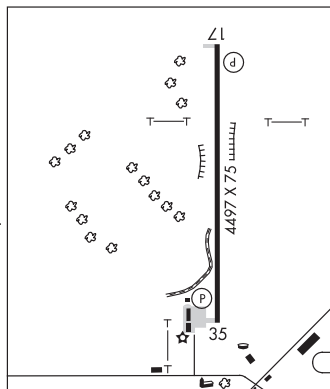

COLUMBUS

ROBERT R WELLS JR (66R) 3 S UTC-6(-5DT) N29°38.49' W96°30.96'

HOUSTON
L-19D, 21A

242 B NOTAM FILE CXO

RWY 15-33: H3800X60 (ASPH) S-12.5 MIRL 0.3% up NW

RWY 15: REIL. PAPI(P2L). Thld dsplcd 305'. Road.

SAN ANTONIO
L-19C
IAP

1387 B NOTAM FILE MKN

RWY 17-35: H4497X75 (ASPH) S-12.5 MIRL 0.3% up N

RWY 17: PAPI(P2L)—GA 4.0° TCH 40'.

RWY 35: PAPI(P2L)—GA 4.0° TCH 39'. Tree. Rgt tfc.

SERVICE: FUEL 100LL, JET A **LGT** Dusk-Dawn. MIRL Rwy 17-35 preset low intst; to incr intst actvt—CTAF.

® FORT WORTH CENTER APP/DEP CON 127.15

CLEARANCE DELIVERY PHONE: For CD ctc Fort Worth ARTCC at 817-858-7584.

RADIO AIDS TO NAVIGATION: NOTAM FILE SJT.

GOOCH SPRINGS (H) (H) VORTACW 112.5 AGJ Chan 72 N31°11.13' W98°08.51' 327° 49.9 NM to fld. 1191/5E.