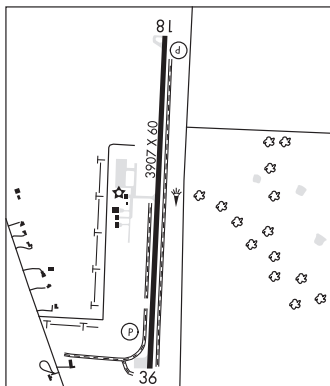

CONROE/NORTH HOUSTON RGNL (See HOUSTON on page 339)

CONROE N30°20.55' W95°24.28' NOTAM FILE PIK.
(L) DME 115.55 PIK Chan 102(Y) at Conroe/North Houston Rgnl. 225.

HOUSTON
L-19D, 21A