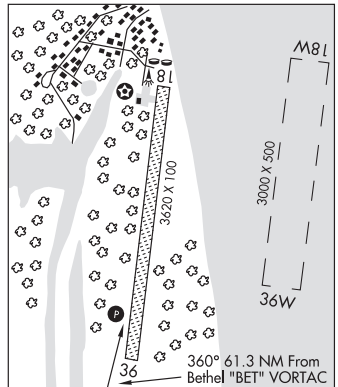

RUSSIAN MISSION (RSH)(PARS) 0 SE UTC-9(-8DT) N61°46.49' W161°19.16'
 58 B NOTAM FILE RSH
 RWY 18-36: 3620X100 (GRVL) MIRL

MC GRATH
 L-3C
 IAP

RWY 18: REIL. Trees.
 RWY 36: REIL. PAPI(P4L)—GA 4.25° TCH 35'. Trees.
 SERVICE: LGT ACTIVATE REIL Rwy 18 and Rwy 36; PAPI Rwy 36; MIRL
 Rwy 18-36, rotating bcn and windsock—CTAF. Rwy 36 PAPI unusbl
 byd 9° rgt of cntrln.

AIRPORT REMARKS: Unattended. Rwy condition not monitored—recommend
 visual inspection prior to ldg. Cold temperature airport. Altitude
 correction required at or below -30C.

AIRPORT MANAGER: 907-438-2416
WEATHER DATA SOURCES: AWOS-3P 118.375 (907) 584-5521. (WX CAM)
COMMUNICATIONS: CTAF 122.9

WATERWAY 18W-36W: 3000X500 (WATER)

SEAPLANE REMARKS: Seaplanes opr N-S in Yukon River and E-W in Nunvotchuk Lake. Watch for fish nets close to shore.