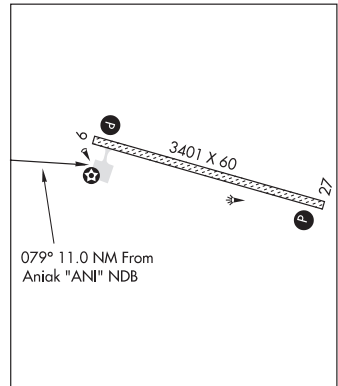

CHUGIAK

HILLTOP (AK24) PVT 3 N UTC-9(-8DT) N61°25.07' W149°26.37'

ANCHORAGE

420 NOTAM FILE Not insp.

RWY 03-21: 1400X22 (GRVL)

RWY 03: Trees.

RWY 21: Trees.

AIRPORT REMARKS: Unattended. Prior approval required before ldg—ctc owner. Rwy 03-21 narrow with bldgs, trees and activity close to the rwy. Rwy not plowed in winter. Visually inspect prior to lndg. Land at your own risk. STOL acct only.

AIRPORT MANAGER: 907-244-7820

COMMUNICATIONS: CTAF/UNICOM 123.0

COMM/NAV/WEATHER REMARKS: For a toll free call to Kenai FSS dial 1-866-864-1737.