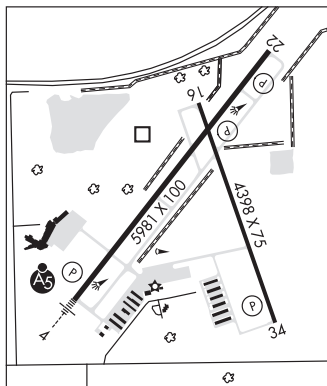

KANKAKEE

GREATER KANKAKEE (IKK)(KIKK) 3 S UTC-6(-5DT) N41°04.28' W87°50.78'

CHICAGO
H-5E, L-27C
IAF

630 B NOTAM FILE IKK

RWY 04-22: H5981X100 (ASPH-PFC) S-60, D-95 HIRL

RWY 04: MALSR. PAPI(P4L)—GA 3.0° TCH 51'.

RWY 22: REIL. PAPI(P4L)—GA 3.0° TCH 37'.

RWY 16-34: H4398X75 (ASPH-GRVD) S-30, D-40 MIRL

RWY 16: PAPI(P4L)—GA 3.0° TCH 40'. Tree.

RWY 34: PAPI(P4L)—GA 3.0° TCH 37'.

SERVICE: FUEL 100LL, JET A LGT Actvt MALSR Rwy 04; REIL Rwy 22; HIRL Rwy 04-22; MIRL Rwy 16-34—CTAF. HIRL Rwy 04-22 preset to low intst; to incr intst—CTAF.

AIRPORT REMARKS: Attended 1330-2330Z†. PPR req for ultralight ops ctc amgr. Ultralight act in grass area W of Rwy 04-22 & E of Rwy 16-34. Deer and waterfowl on and inofv.

AIRPORT MANAGER: 815-939-1422

WEATHER DATA SOURCES: AWOS-3 128.475 (815) 939-4044.

COMMUNICATIONS: CTAF/UNICOM 123.0

RCO 122.2 (KANKAKEE RADIO)

Ⓜ CHICAGO CENTER APP/DEP CON 132.5

CLEARANCE DELIVERY PHONE: For CD if una to ctc on FSS freq, ctc Chicago ARTCC at 630-906-8921.

RADIO AIDS TO NAVIGATION: NOTAM FILE IKK.

PEOTONE (L) (L) VORTACW 113.2 EON Chan 79 N41°16.18' W87°47.46' 190° 12.1 NM to fld. 689/2E.

LUKOW NDB (LOMW) 272 IK N41°01.07' W87°54.23' 039° 4.1 NM to fld. 669/0E.

ILS 108.7 I-IKK Rwy 04. Class IT. LOM LUKOW NDB. Unmonitored.

COMM/NAV/WEATHER REMARKS: Can contact Chicago Center on ground 132.5.

KANKAKEE (3KK) 3 SW UTC-6(-5DT) N41°06.00' W87°55.00'

CHICAGO

625 TPA-1425(800) NOTAM FILE IKK

RWY 09-27: 2644X300 (TURF) LIRL(NSTD)

RWY 27: Thld dsplcd 285'. Road.

RWY 18-36: 2564X200 (TURF)

RWY 18: Brush.

RWY 36: Thld dsplcd 900'. Trees.

SERVICE: S4 LGT Rwy 09-27 NSTD LIRL; variable ints and spacing and non-frangible mountings.

AIRPORT REMARKS: Attended Mon-Fri 1300-0100Z†, Sat-Sun irregularly. Contact manager in advance for rwy lgts. Ultralight activity on and inof arpt. Rwy 27 and Rwy 36 dsplcd thld marked with white rocks. 400 ft ovrn end of Rwy 27.

AIRPORT MANAGER: 815-932-4222

COMMUNICATIONS: CTAF/UNICOM 122.8

CLEARANCE DELIVERY PHONE: For CD ctc Chicago ARTCC at 630-906-8921.