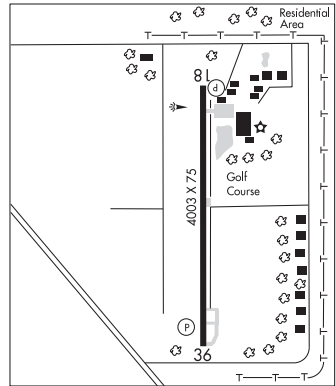

ST LOUIS
H-5D, L-27B, A

CARROLLTON MEML (K26) 3 S UTC-6(-5DT) N39°18.73' W93°30.39'
670 B NOTAM FILE COU
RWY 18-36: H2600X50 (ASPH-AFSC) MIRL
RWY 18: Brush.
SERVICE: FUEL 100LL LGT MIRL Rwy 18-36 preset on low ints.
AIRPORT REMARKS: Unattended. Fuel self-serve fuel with credit card. Low level crops within 60' of rwy centerline.
AIRPORT MANAGER: 660-329-2605
COMMUNICATIONS: CTAF 122.9
CLEARANCE DELIVERY PHONE: For CD ctc Kansas City ARTCC at 913-254-8508.

KANSAS CITY

CARUTHERSVILLE MEML (M05) 1 SW UTC-6(-5DT) N36°10.15' W89°40.59'
268 B NOTAM FILE STL
RWY 18-36: H4003X75 (ASPH) MIRL
RWY 18: PAPI(P4L)—GA 3.0° TCH 40'. Trees. Rgt tfc.
RWY 36: PAPI(P4L)—GA 3.0° TCH 40'. Trees.
SERVICE: LGT Actvt MIRL Rwy 18-36—CTAF. Rwy 18 VGSi unusable byd 3° left of centerline and byd 5° right of centerline. Rwy 36 VGSi unusable byd 5° right of centerline.
AIRPORT REMARKS: Attended Mon-Fri 1400-2230Z±. Crop dusting actn on and invof arpt.
AIRPORT MANAGER: 573-333-4296
COMMUNICATIONS: CTAF 122.9
Ⓜ **MEMPHIS CENTER APP/DEP CON** 134.65
CLEARANCE DELIVERY PHONE: For CD ctc Memphis ARTCC at 901-368-8453/8449.
RADIO AIDS TO NAVIGATION: NOTAM FILE DYR.
DYERSBURG (L) TACAN Chan 115 DYR (116.8) N36°01.11' W89°19.06' 294° 19.6 NM to fld. 389/3E.

ST LOUIS
L-16F
IAP

CASSVILLE MUNI (94K) 2 NW UTC-6(-5DT) N36°41.84' W93°54.03'
1483 B NOTAM FILE COU
RWY 09-27: H3599X60 (ASPH) S-8 MIRL
RWY 09: PAPI(P2L)—GA 3.0° TCH 42'.
RWY 27: PAPI(P2L)—GA 3.0° TCH 43'.
SERVICE: FUEL 100LL LGT ACTIVATE MIRL Rwy 09-27 SS-SR—CTAF. PAPI Rwy 09 and Rwy 27 opr 24 hrs.
AIRPORT REMARKS: Unattended. 100LL self svc avbl with credit card only. Rwy 09-27 severe full depth cracking 1-4" wide entire length of rwy.
AIRPORT MANAGER: 417-847-4441
COMMUNICATIONS: CTAF 122.9
Ⓜ **SPRINGFIELD APP/DEP CON** 124.95
CLEARANCE DELIVERY PHONE: For CD ctc Springfield Apch at 417-868-5620/5619.
RADIO AIDS TO NAVIGATION: NOTAM FILE COU.
NEOSHO (DH) DME 117.3 EOS Chan 120 N36°50.55' W94°26.14' 108° 27.2 NM to fld. 1200.

KANSAS CITY
L-16F
IAP