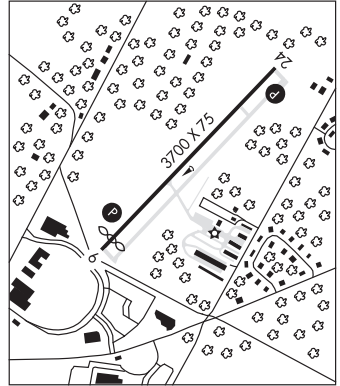

**WINGS FLD** (LOM)(KLOM) 3 NW UTC-5(-4DT) N40°08.25' W75°15.91'  
302 B NOTAM FILE LOM

NEW YORK  
L-34G, A  
IAP

**RWY 06-24:** H3700X75 (ASPH) S-12.5 MIRL 0.6% up SW  
**RWY 06:** REIL. PAPI(P2L)—GA 3.0° TCH 40'. Thld dspcd 177'. Pole.  
**RWY 24:** REIL. PAPI(P2L)—GA 3.0° TCH 40'. Trees.  
**SERVICE:** S4 **FUEL** 100LL, JET A **OX** 1, 2 **LGT** Dusk-Dawn. ACTVT  
MIRL Rwy 06-24, PAPI and REIL Rwy 06 and 24—CTAF.  
**NOISE:** Noise abatement Rwy 06 and 24, no turns after tkof before 1000'  
AGL. Avoid overflight of schools east and west of arpt. Rwy 06-24 no  
touch and go landings.

**RADIO AIDS TO NAVIGATION:** NOTAM FILE IPT.

**MODENA (L) (VORTACW** 113.2 MXE Chan 79 N39°55.08' W75°40.25' 064° 22.9 NM to fld. 473/9W.

VOR unusable:

036°-046°

047°-057° byd 10 NM

058°-085°

170°-248° byd 27 NM blo 7,500'

170°-248° byd 30 NM blo 9,500'

170°-248° byd 8 NM blo 6,000'

268°-278° byd 28 NM

278°-290° blo 10,000'

290°-326°

**PHILADELPHIA SPB** (See ESSINGTON on page 276)

**PHILIPSBURG**

**ALBERT** (1N3) 5 N UTC-5(-4DT) N40°58.30' W78°14.58'

DETROIT

1784 NOTAM FILE AOO

**RWY 11-29:** 3350X125 (TURF-GRVL) 0.5% up W

**RWY 11:** Thld dspcd 750'. Trees.

**RWY 29:** Thld dspcd 200'. Road.

**AIRPORT REMARKS:** Unattended. Arpt CLOSED Nov-Mar annually. Birds, deer and ground hogs on and infov arpt. Ultralight ops  
on and infov arpt. Rwy 11-29 shale and turf. Rwy 11-29 edges marked with yellow cones. Rwy 11 and Rwy 29 dthr  
mkd with yellow cones.