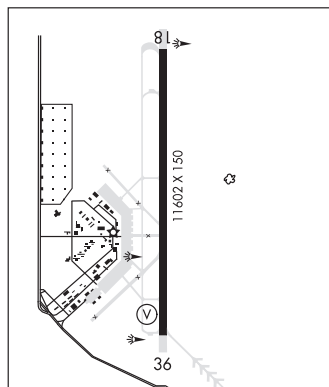

RWY 10: Tree. Rgt tfc.

RWY 28: Trees.

AIRPORT REMARKS: Unattended. Deer on and invof arpt.

AIRPORT MANAGER: 817-938-3334

COMMUNICATIONS: CTAF 122.9

CLEARANCE DELIVERY PHONE: For CD ctc Razorback Apch 479-649-2416, when Apch clsd ctc Memphis ARTCC at 901-368-8453/8449.

BILL AND HILLARY CLINTON NTL/ADAMS FLD (See LITTLE ROCK on page 61)

BILLY FREE MUNI (See DUMAS on page 46)

BLYTHEVILLE

ARKANSAS INTL (BYH)(KBYH) 3 NW UTC-6(-5DT) N35°57.86' W89°56.64'

MEMPHIS

254 B NOTAM FILE BYH

H-6J, L-16H

RWY 18-36: H11602X150 (CONC) S-155, D-235, 2D-455

IAP

HIRL(NSTD)

RWY 36: VASI(V4L)—GA 3.0° TCH 51'.

SERVICE: S5 FUEL 100LL, JET A LGT Dusk-Dawn. Actvt HIRL Rwy 18-36—CTAF. Rwy 18-36 Nstd HIRL; lctd 77' fm rwy edge and nstd dstc fm cntrln. Dpt perception problems may exist durg pds of darkness. Rwy 36 VASI OTS indefly.

AIRPORT REMARKS: Attended Mon-Fri 1400-2300Z. Arpt unattended holidays. Fuel avbl 24 hrs self serve with credit card (100 LL). No fee charged for svc after hrs ctc/leave msg 870-532-5628. Twy A btn Twy B and Twy D tkof and ldg avbl to mil acft.

AIRPORT MANAGER: 870-532-5628

COMMUNICATIONS: CTAF/UNICOM 122.7

Ⓡ MEMPHIS CENTER APP/DEP CON 134.65

CLEARANCE DELIVERY PHONE: For CD ctc Memphis ARTCC at 901-368-8453/8449.

RADIO AIDS TO NAVIGATION: NOTAM FILE DYR.

DYERSBURG (L) TACAN Chan 115 DYR (116.8) N36°01.11' W89°19.06' 261° 30.7 NM to fld. 389/3E.

ILS/DME 110.3 I-BYH Chan 40 Rwy 18. Class IT. Unmonitored.

BLYTHEVILLE MUNI (HKA)(KHKA) 3 E UTC-6(-5DT) N35°56.43' W89°49.85'

MEMPHIS

256 B TPA—See Remarks NOTAM FILE HKA

L-16H

RWY 18-36: H4999X75 (ASPH) S-15 MIRL

IAP

RWY 18: PAPI(P4L)—GA 3.0° TCH 48'.

RWY 36: PAPI(P4L)—GA 3.0° TCH 48'.

SERVICE: S2 FUEL 100LL, JET A LGT ACTVT MIRL Rwy 18-36—CTAF. PAPI Rwy 18 and 36 opr continuously. Wind indicator lgt temporarily OTS.

AIRPORT REMARKS: Attended 1330-2330Z. For arpt attendant aft hrs call 870-532-7309. Numerous agricultural acft ops from Feb-Nov 250 ft AGL and below, right and left TPA.

AIRPORT MANAGER: 870-763-0200

WEATHER DATA SOURCES: ASOS 135.025 (870) 763-8206.

COMMUNICATIONS: CTAF/UNICOM 123.05

Ⓡ MEMPHIS CENTER APP/DEP CON 134.65

CLEARANCE DELIVERY PHONE: For CD ctc Memphis ARTCC at 901-368-8453/8449.

RADIO AIDS TO NAVIGATION: NOTAM FILE DYR.

DYERSBURG (L) TACAN Chan 115 DYR (116.8) N36°01.11' W89°19.06' 257° 25.4 NM to fld. 389/3E.