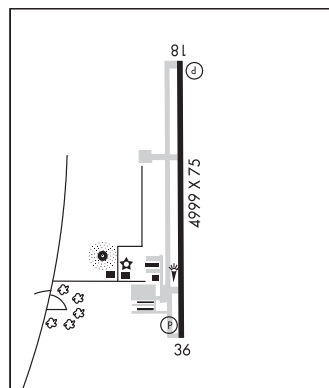

BOONE CO (See HARRISON on page 53)