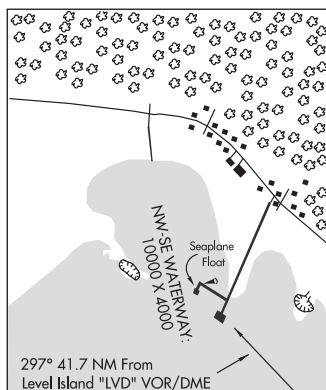

KAKO (See RUSSIAN MISSION on page 208)