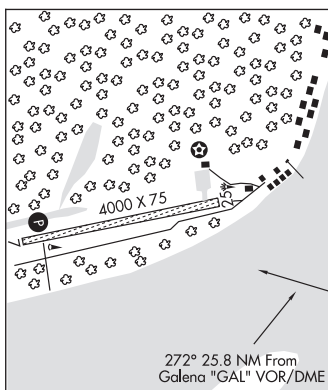

KOYUK ALFRED ADAMS (KKA)(PAKK) 0 NE UTC-9(-8DT) N64°56.37' W161°09.26'

NOME

162 B NOTAM FILE KKA

L-3C, 4I

RWY 01-19: 3002X60 (GRVL) MIRL

IAP

RWY 01: VASI(V4L)—GA 3.0° TCH 25'. Brush.

RWY 19: VASI(V4R)—GA 4.0° TCH 32'. Brush.

AIRPORT MANAGER: (907) 451-5280

COMMUNICATIONS: CTAF 122.9

GALENA RCO 122.2 (FAIRBANKS RADIO)

ANCHORAGE CENTER APP/DEP CON 127.0 290.2

RADIO AIDS TO NAVIGATION: NOTAM FILE GAL.

GALENA (H) (H) VORW/DME 114.8 GAL Chan 95 N64°44.29'

W156°46.63' 277° 25.8 NM to fld. 183/12E.

COMM/NAV/WEATHER REMARKS: For a toll free call to Fairbanks FSS dial 1-866-248-6516.

KRUZOF N57°17.00' W135°43.76'

JUNEAU

RCO 122.05 (SITKA RADIO)

L-1B

KUIU N56°36.98' W134°03.11'