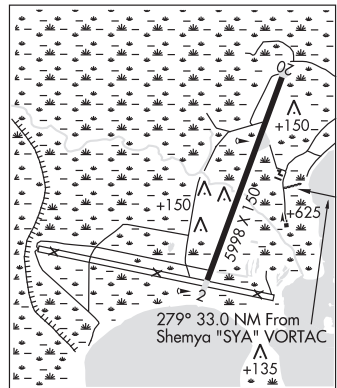

AIRPORT MANAGER: 907-463-2970

COMMUNICATIONS: CTAF 122.9

RADIO AIDS TO NAVIGATION: NOTAM FILE SYA.

SHEMYA (H) (H) VORTACW 109.0 SYA Chan 27 N52°43.10' E174°03.73' 075° 33.0 NM to fld. 67/3E. VORTAC unmonitored 0300-1100Z† Mon-Sat; all day Sun & hol.

TACAN AZIMUTH unusable:

289°-029°

VOR unusable:

289°-029°

DME unusable:

035°-045°

057°-085° byd 35 NM

289°-029°

COMM/NAV/WEATHER REMARKS: For a toll free call to Cold Bay FSS dial 1-800-478-7250. For a toll free call to Kenai FSS dial 1-866-864-1737.

CASTLE MOUNTAIN AIRSTRIP (See CHICKALOON on page 75)