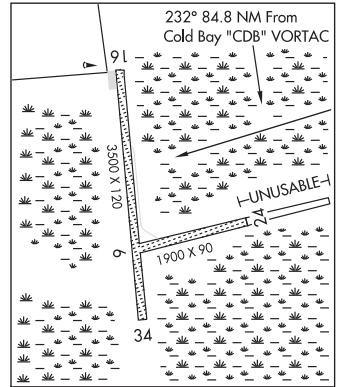

CAPE SARICHEF (26AK)(PACS) PVT 0 N UTC-9(-8DT) N54°34.95' W164°54.87'

DUTCH HARBOR

291 NOTAM FILE CDB Not insp.

L-2J

RWY 16-34: 3500X120 (GRVL)

RWY 16: Rgt tfc.

RWY 06-24: 1900X90 (GRVL)

RWY 24: Mtn.

AIRPORT REMARKS: Unattended. Rwy not maintained, recommend visual inspection prior to using. Rwy 06-24 east 1100' of rwy closed and unusable.

AIRPORT MANAGER: 907-532-2445

COMMUNICATIONS: CTAF 122.9

RADIO AIDS TO NAVIGATION: NOTAM FILE CDB.

COLD BAY (H) (H) VORTACW 112.6 CDB Chan 73 N55°16.04' W162°46.44' 232° 84.8 NM to fld. 99/10E.

VOR unusable:

- 094°-129° byd 30 NM blo 9,000'
- 164°-199° byd 20 NM blo 14,000'
- 164°-199° byd 35 NM
- 349°-009° blo 10,000'
- 349°-009° byd 15 NM

TACAN AZIMUTH unusable:

- 094°-129° byd 30 NM blo 9,000'
- 164°-199° byd 20 NM blo 14,000'
- 164°-199° byd 35 NM
- 269°-279° byd 20 NM

DME unusable:

- 094°-129° byd 30 NM blo 9,000'
- 164°-199° byd 20 NM blo 14,000'
- 164°-199° byd 35 NM
- 269°-279° byd 20 NM

COMM/NAV/WEATHER REMARKS: For a toll free call to Cold Bay FSS dial 1-800-478-7250. For a toll free call to Kenai FSS dial 1-866-864-1737.