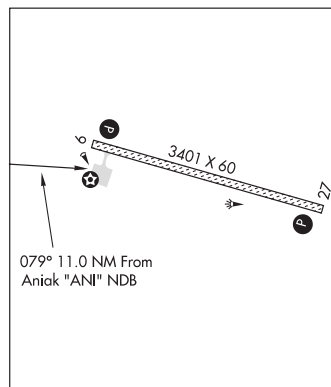

MC GRATH

244 B NOTAM FILE ENA

RWY 09-27: 3401X60 (GRVL-DIRT) MIRL**RWY 09:** REIL. PAPI(P4L)—GA 3.0° TCH 26'. Berm.**RWY 27:** REIL. PAPI(P4L)—GA 4.0° TCH 25'. Brush.**SERVICE:** LGT ACTVT REIL Rwy 09 and 27; PAPI Rwy 09 and 27; MIRL

Rwy 09-27—CTAF. ACTVT rotg bcn—CTAF.

AIRPORT REMARKS: Unattended. Rwy cond unmt; rcmd visual insp bfr use.

Rwy 09-27 frost heaves and sink holes rwy ends and ramp. Cold temperature airport. Altitude correction required at or below -31C.

AIRPORT MANAGER: 907-676-0505**COMMUNICATIONS:** CTAF 122.9

Ⓡ ANCHORAGE CENTER APP/DEP CON 118.15

RADIO AIDS TO NAVIGATION: NOTAM FILE ANI.**ANIAK NDB (HW)** 359 ANI N61°35.41'

W159°35.87' 079° 11.0 NM to fld. 88/14E.

L-3C

IAP

**CHUGIAK****HILLTOP** (AK24) PVT 3 N UTC-9(-8DT) N61°25.07' W149°26.37'

ANCHORAGE

420 NOTAM FILE Not insp.

RWY 03-21: 1400X22 (GRVL)**RWY 03:** Trees.**RWY 21:** Trees.**AIRPORT REMARKS:** Unattended. Prior approval required before lndg—ctc owner. Rwy 03-21 narrow with bldgs, trees and activity close to the rwy. Rwy not plowed in winter. Visually inspect prior to lndg. Land at your own risk. STOL acct only.**AIRPORT MANAGER:** 907-244-7820**COMMUNICATIONS:** CTAF/UNICOM 123.0**COMM/NAV/WEATHER REMARKS:** For a toll free call to Kenai FSS dial 1-866-864-1737.