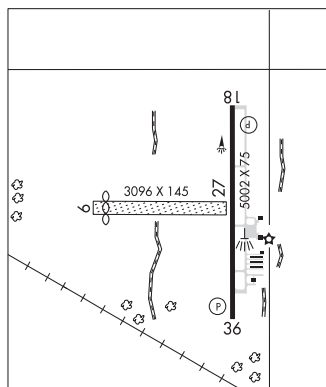

KNOX

STARKE CO (OXI)(KOXI) 3 NW UTC-6(-5DT) N41°19.78' W86°39.88'

685 B NOTAM FILE HUF

RWY 18-36: H5002X75 (ASPH) S-30 MIRL

RWY 18: REIL. PAPI(P2L)—GA 3.0° TCH 27'. Crops. Rgt tfc.

RWY 36: REIL. PAPI(P2L)—GA 3.0° TCH 40'. Crops.

RADIO AIDS TO NAVIGATION: NOTAM FILE HUF.

KNOX (DH) DME 115.6 OXI Chan 103 N41°19.32' W86°38.96' at fld. 686.

CHICAGO

L-281

IAP

KNOX N41°19.32' W86°38.96' NOTAM FILE HUF.

(DH) DME 115.6 OXI Chan 103 at Starke Co. 686.

RCO 122.6 (TERRE HAUTE RADIO)

CHICAGO

H-5E, 10F, L-281

KOKOMO

GLENDALE (8I3) 5 SW UTC-5(-4DT) N40°26.00' W86°12.20'

850 NOTAM FILE HUF

RWY 18-36: 2048X110 (TURF)

RWY 18: Thld dspcld 292'. P-line.

RWY 36: Thld dspcld 300'. Road.

AIRPORT REMARKS: Attended Mon-Fri dalgt hrs. Rwy end 18 dthr mkd with yellow metal markers. Rwy end 36 dthr mkd with yellow metal markers. Rwy 18-36 width: crops 55 ft L & R of cntrln whole len.