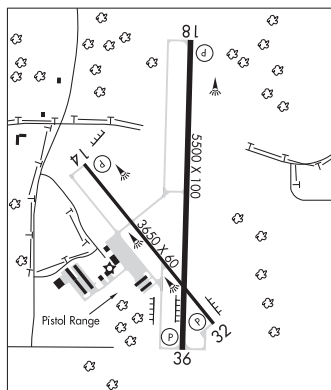

IAP, AD

PCN 13 R/C/W/U HIRL

**RWY 18:** REIL. PAPI(P2L)—GA 3.0° TCH 45'.**RWY 36:** REIL. PAPI(P2L)—GA 3.0° TCH 47'.**RWY 14-32:** H3650X60 (CONC) S-30, D-30 PCN 9 R/C/W/U MIRL**RWY 14:** REIL. PAPI(P2L)—GA 3.0° TCH 30'. Tree.**RWY 32:** REIL. PAPI(P2L)—GA 3.5° TCH 30'.**SERVICE:** S4 FUEL 100LL, JET A **ØX** 4 **LGT** ACTVT MIRL Rwy

14-32; HIRL Rwy 18-36; REIL Rwy 14, 32, 18 &amp; 36—CTAF. PAPI

Rwys 14, 32, 18 &amp; 36 are on 24/7.

**AIRPORT REMARKS:** Attended 1300-0200Z. Rwy 14 preferred calm wind rwy.**AIRPORT MANAGER:** 712-322-2284**WEATHER DATA SOURCES:** AWOS-3 126.575 (712) 323-1542.**COMMUNICATIONS:** CTAF/UNICOM 122.725Ⓡ **OMAHA APP/DEP CON** 124.5

CLNC DEL 127.675

**RADIO AIDS TO NAVIGATION:** NOTAM FILE FOD.**OMAHA (VH) (H) VORTAC** 116.3 OVR Chan 110 N41°10.03'

W95°44.21' 342° 5.7 NM to fld. 1300/8E.

**ILS/DME** 111.35 I-CBF Chan 50(Y) Rwy 36. Class IE.**CRESCO****ELLEN CHURCH FLD** (CJJ)(KCJJ) 1 SW UTC-6(-5DT) N43°21.92' W92°07.98'

CHICAGO

1279 NOTAM FILE FOD

L-28F

**RWY 15-33:** H2949X50 (CONC) S-29 LIRL 0.5% up NW

IAP

**RWY 15:** Tree.**RWY 33:** Pole.**SERVICE:** LGT ACTVT LIRL Rwy 15-33—122.7.**AIRPORT REMARKS:** Unattended. Be alert for ultralight activity on and invov arpt. Snow removal delayed at times; confirm rwy conditions prior to use; call 563-547-4898 or amgr, 563-379-5898.**AIRPORT MANAGER:** 563-547-4898**COMMUNICATIONS:** CTAF/UNICOM 122.8Ⓡ **MINNEAPOLIS CENTER APP/DEP CON** 118.85**CLEARANCE DELIVERY PHONE:** For CD ctc Rochester Apch at 507-424-8111.