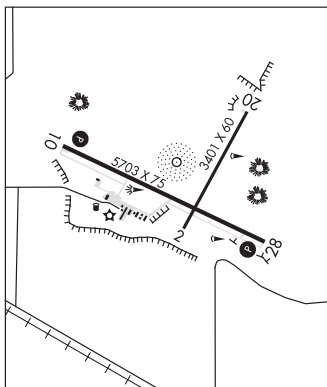

TORRINGTON MUNI (TOR)(KTOR) 2 E UTC-7(-6DT) N42°03.87' W104°09.16'

CHEYENNE
H-5A, L-12F
IAP

4207 B NOTAM FILE TOR

RWY 10-28: H5703X75 (ASPH) S-33, D-45 PCN 9 F/B/X/T MIRL

RWY 10: PAPI(P2L)—GA 3.0° TCH 40'.

RWY 28: REIL. PAPI(P2L)—GA 3.0° TCH 40'. Hill.

RWY 02-20: H3401X60 (ASPH)

RWY 02: Rgt ttc.

SERVICE: S5 FUEL 100LL, JET A+ LGT ACTVT REIL Rwy 28; PAPI Rwy 10 and Rwy 28; MIRL Rwy 10-28—CTAF. Rwy 28 REIL OTS indefly.

310°-025° byd 25 NM blo 6,500'

VOR unusable:

062°-072° byd 40 NM

129°-145° byd 40 NM blo 7,000'

129°-145° byd 58 NM

162°-172° byd 40 NM

177°-187° byd 40 NM

NDB (MHW) 293 TOR N42°03.95' W104°09.20' at fld. 4200/7E. NOTAM FILE TOR.

UPTON MUNI (83V) 1 SW UTC-7(-6DT) N44°05.43' W104°38.45'

CHEYENNE

4290 B NOTAM FILE CPR

RWY 13-31: 3710X80 (GRVL-DIRT) MIRL

RWY 13: SAVASI(S2L)—GA 3.0° TCH 25'.

RWY 31: SAVASI(S2L)—GA 3.0° TCH 25'. Fence.

SERVICE: LGT All arpt lgt OTS indefly. VASI Rwy 13 and Rwy 31 OTS indefly.