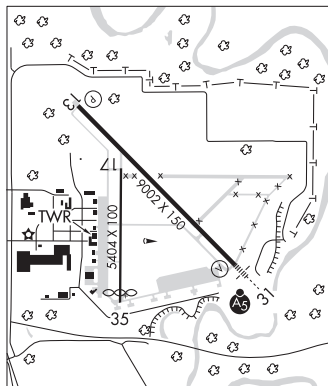

DALLAS-FORT WORTH

777 B NOTAM FILE ADM MON Airport

H-6H, L-17C

RWY 13-31: H9002X150 (CONC) HIRL

IAP, AD

RWY 13: PAPI(P4L)—GA 3.0° TCH 57'. Trees. 0.7% down..

RWY 31: MALSR. VASI(V4L)—GA 3.0° TCH 49'. Trees. 0.3% up.

RWY 17-35: H5404X100 (ASPH) S-36 MIRL 0.5% up N

RWY 35: Thld dspclcd 397'.

RUNWAY DECLARED DISTANCE INFORMATION

RWY 17: TORA-5007 TODA-5007 ASDA-5007 LDA-5007

RWY 35: TORA-5404 TODA-5404 ASDA-5404 LDA-5007

SERVICE: S4 FUEL 100LL, JET A OX 3 LGT When ATCT clsd ACTVT

MALSR Rwy 31; HIRL Rwy 13-31—CTAF; MIRL Rwy 17-35 on dusk-dawn.

AIRPORT REMARKS: Attended Mon-Fri 1300-0500Z, Sat-Sun 1300-2300Z.

AIRPORT MANAGER: 580-389-5238

WEATHER DATA SOURCES: AWOS-3 125.6 (580) 389-5078. LAWRS.

COMMUNICATIONS: CTAF 118.5 ATIS 125.6 UNICOM 122.95

RCO 122.6 (MC ALESTER RADIO)

Ⓡ **FORT WORTH CENTER APP/DEP CON** 124.75

TOWER 118.5 (1300-0500Z Mon-Fri; 1300-2300Z Sat-Sun)

GND CON 121.8

CLEARANCE DELIVERY PHONE: For CD if una to ctc on FSS freq, ctc Fort Worth ARTCC at 817-858-7584.

AIRSPACE: CLASS D svc 1300-0500Z Mon-Fri, 1300-2300Z Sat-Sun; other times CLASS G.

RADIO AIDS TO NAVIGATION: NOTAM FILE ADM.

(VH) (H) **VORTACW** 116.7 ADM Chan 114 N34°12.70' W97°10.09' 047° 9.2 NM to fld. 937/6E.

VOR unusable:

150°-160°

302°-346°

ADDMO NDB (LOMW) 400 AI N34°13.94' W96°55.99' 309° 6.1 NM to fld. 710/6E.

ILS 108.9 I-AIW Rwy 31. Class IT. LOM ADDMO NDB. Unmonitored when ATCT clsd.

ATOKA MUNI (AQR)(KAQR) 1 NW UTC-6(-5DT) N34°23.90' W96°08.88'

DALLAS-FORT WORTH

590 B NOTAM FILE AQR

L-17D

RWY 18-36: H3015X60 (ASPH) S-4 MIRL 0.3% up N

RWY 18: PAPI(P2L)—GA 3.0° TCH 44'. Thld dspclcd 197'. Trees.

RWY 36: PAPI(P2L)—GA 3.0° TCH 43'. Thld dspclcd 233'. Trees.

RUNWAY DECLARED DISTANCE INFORMATION

RWY 18: TORA-3015 TODA-3015 ASDA-3015 LDA-2818

RWY 36: TORA-3015 TODA-3015 ASDA-3015 LDA-2782

SERVICE: FUEL 100LL LGT MIRL Rwy 18-36 ops SS-SR. ACTVT PAPI Rwy 18—CTAF. Rwy 36 PAPI: unusbl byd 6 degs left and 9 degs right of cntrln.

AIRPORT REMARKS: Unattended. 100LL avbl H24 hr with credit card.

AIRPORT MANAGER: 580-889-3341

WEATHER DATA SOURCES: AWOS-3 121.125 (580) 889-6924.

COMMUNICATIONS: CTAF 122.9

CLEARANCE DELIVERY PHONE: For CD ctc Fort Worth ARTCC at 817-858-7584.

RADIO AIDS TO NAVIGATION: NOTAM FILE MLC.

MC ALESTER (L) **TACAN** Chan 57 MLC (112.0) N34°50.97' W95°46.94' 206° 32.5 NM to fld. 782/8E.