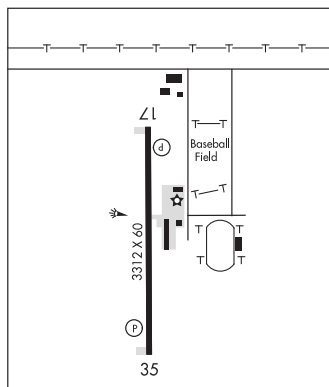

**HOOKER MUNI** (O45) 1 W UTC-6(-5DT) N36°51.42' W101°13.63'

**WICHITA**

3000 B NOTAM FILE MLC

L-15B

RWY 17-35: H3312X60 (ASPH) MIRL

RWY 17: PAPI(P2L)—GA 3.0° TCH 40'. Rgt tfc.

RWY 35: PAPI(P2L)—GA 3.5° TCH 51'. P-line.

## HUGO

**STAN STAMPER MUNI** (HHW)(KHHW) 2 NW UTC-6(-5DT) N34°02.02' W95°32.52'

**DALLAS-FT WORTH**

572 B NOTAM FILE MLC

L-17D

RWY 17-35: H4007X75 (ASPH) S-12.5 MIRL

IAP

RWY 17: REIL. PAPI(P2L)—GA 3.0° TCH 44'. Trees.