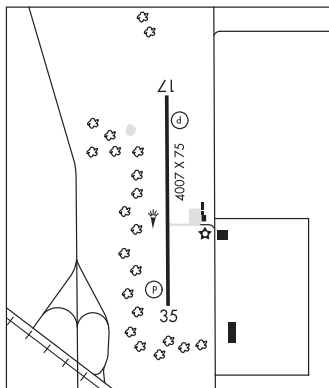

**HOOKER MUNI** (O45) 1 W UTC-6(-5DT) N36°51.42' W101°13.63'

**WICHITA**

3000 B NOTAM FILE MLC

L-15B

RWY 17-35: H3312X60 (ASPH) MIRL

RWY 17: PAPI(P2L)—GA 3.0° TCH 40'. Rgt tfc.

RWY 35: PAPI(P2L)—GA 3.5° TCH 51'. P-line.

## HUGO

**STAN STAMPER MUNI** (HHW)(KHHW) 2 NW UTC-6(-5DT) N34°02.02' W95°32.52'

**DALLAS-FT WORTH**

572 B NOTAM FILE MLC

L-17D

RWY 17-35: H4007X75 (ASPH) S-12.5 MIRL

IAP

RWY 17: REIL. PAPI(P2L)—GA 3.0° TCH 44'. Trees.

**RADIO AIDS TO NAVIGATION:** NOTAM FILE MLC.

MC ALESTER (L) TACAN Chan 57 MLC (112.0) N34°50.97' W95°46.94' 158° 50.3 NM to fld. 782/8E.