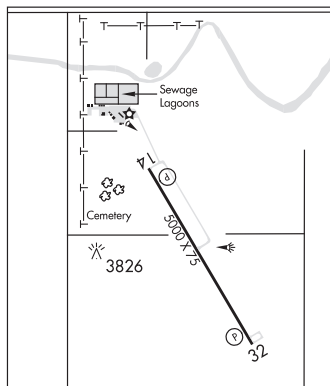

AIRPORT MANAGER: 719-537-6622

COMMUNICATIONS: CTAF/UNICOM 122.8

CLEARANCE DELIVERY PHONE: For CD ctc Denver ARTCC at 303-651-4257.

HOLYOKE (HEQ)(KHEQ) 1 SE UTC-7(-6DT) N40°34.17' W102°16.36'

CHEYENNE
H-5B, L-10G
IAP

3730 B NOTAM FILE DEN

RWY 14–32: H5000X75 (ASPH) S-12.5 MIRL

RWY 14: REIL PAPI(P4L)—GA 3.0° TCH 42'.

RWY 32: REIL PAPI(P4L)—GA 3.0° TCH 42'.

SERVICE: FUEL 100LL, JET A LGT ACTVT REIL Rwy 14 and Rwy 32; MIRL Rwy 14–32—CTAF. PAPI Rwy 14 and 32 on consly.

AIRPORT REMARKS: Attended irregularly. For fuel call 970-854-2266 drg nml hrs or 970-854-2735 aft hrs. Geese on and in/ov rwy.

AIRPORT MANAGER: 970-854-2266

WEATHER DATA SOURCES: AWOS-3 119.275 (970) 854-3679.

COMMUNICATIONS: CTAF/UNICOM 122.7

Ⓡ DENVER CENTER APP/DEP CON 118.475

CLEARANCE DELIVERY PHONE: For CD ctc Denver ARTCC at 303-651-4257.

RADIO AIDS TO NAVIGATION: NOTAM FILE SNY.

SIDNEY (VH) (DH) VOR/DME 115.9 SNY Chan 106 N41°05.80'

W102°58.98' 121° 45.2 NM to fld. 4289/13E.

VOR unusable:

160°–165° byd 40 NM

230°–247° byd 40 NM blo 22,000'

248°–260° byd 40 NM

HOPKINS FLD (See NUCLA on page 369)